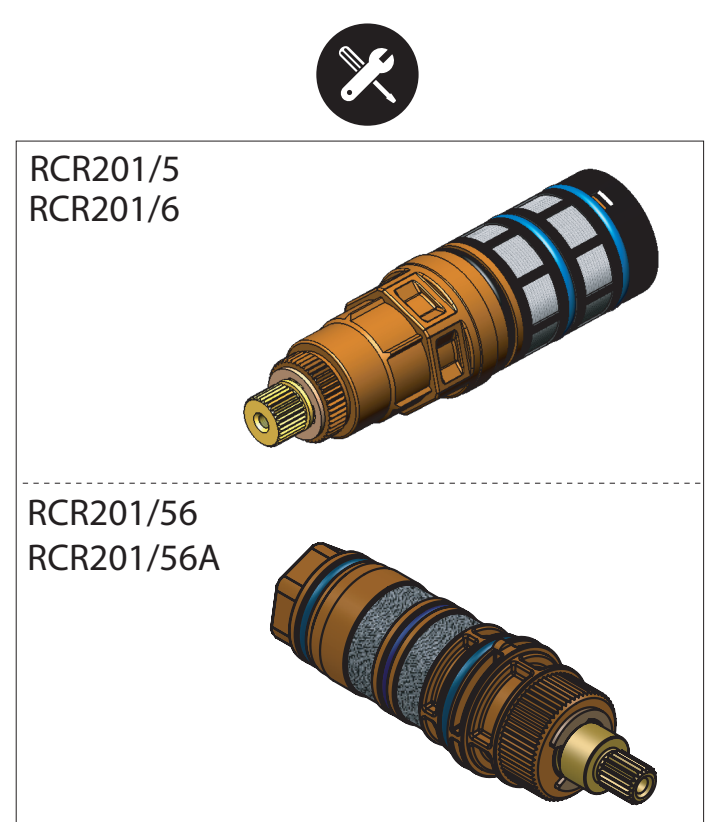

RCR201/5

1

RCR201/6

MAX 50° C

RCR201/56
RCR201/56A

- RCR201/56
- COLOR GREEN ●
- RCR201/56A
- COLOR BLUE ●

RCR201/5
RCR201/6

2

RCR201/5

3

RCR201/6

RCR201/5

4

RCR201/6

RCR201/5

5