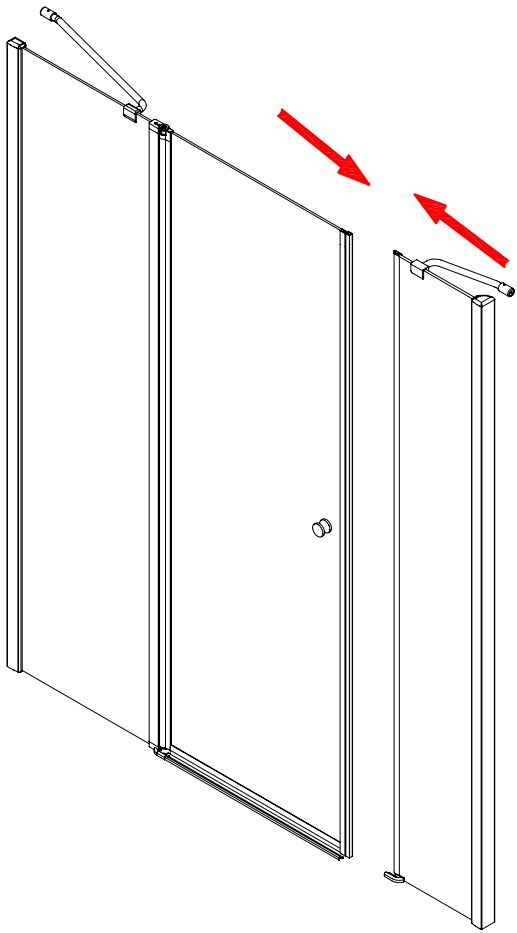

CEZARES®

Pivot door

Installation instructions

(For ELENA-60/(30/40/60))

ELENA-B-13

ELENA-AH-1

ELENA-A-22

■ General Information

Note: Safety glass can not be re-worked.

■ Installation

Please read these instructions carefully before start of installation.

The wall post has up to 20mm of adjustment for out of true wall situations.

Ensure that the shower tray is fitted level and that after assembly of enclosure there is a full and continuous bead of sealant between the top of the shower tray and the title joint.