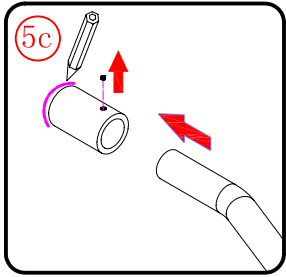

Note: Safety glass can not be re-worked.

■ Installation

Please read these instructions carefully before start of installation.

The wall post has up to 20mm of adjustment for out of true wall situations.

Ensure that the shower tray is fitted level and that after assembly of enclosure there is a full and continuous bead of sealant between the top of the shower tray and the title joint.

 ① x 2 L&R	 ② x 1	 ③ x 1	 ④ x 1	 ⑤ x 1	 ⑥ x 1	 ⑦ x 1
 ⑧ x 1	 ⑨ x 1	 ⑩ x 2 L&R	 ⑪ x 2 L&R	 ⑫ x 1	 ⑬ x 1	 ⑭ x 3
 ⑮ x 3	 ⑯ x 1	 x 3 ST4X12	 x 3 ST5X30	 x 4 Ø8X30		

This product is heavy and will require two people to install.

L=858-878(VE-90/VE-80)
 L=758-778(VE-80)
 L=958-978(VE-100/ELENA-60/40)
 L=1158-1178(ELENA-60/60)

3

This product is heavy and will require two people to install.

x 3
ST4X12

This product is heavy and will require two people to install.