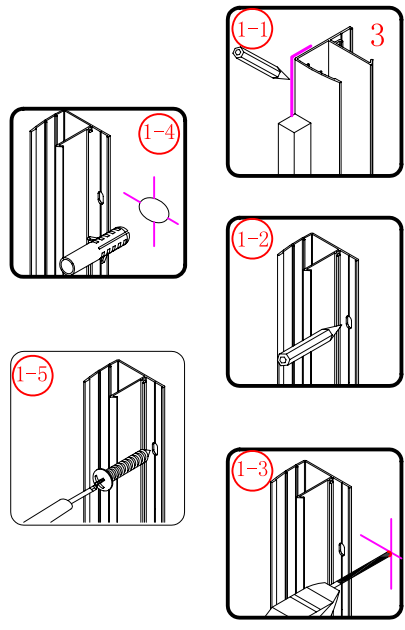

Note: Safety glass can not be re-worked.

■ Installation

Please read these instructions carefully before start of installation.

The wall post has up to 20mm of adjustment for out of true wall situations.

Ensure that the shower tray is fitted level and that after assembly of enclosure there is a full and continuous bead of sealant between the top of the shower tray and the title joint.

This product is heavy and will require two people to install.

CEZARES®

Side panel

Installation instructions
(For VE)

This product is heavy and will require two people to install.

C=838-858 (ELENA-60/30)
 C=938-958 (ELENA-60/40)
 C=1138-1158 (ELENA-60/60)