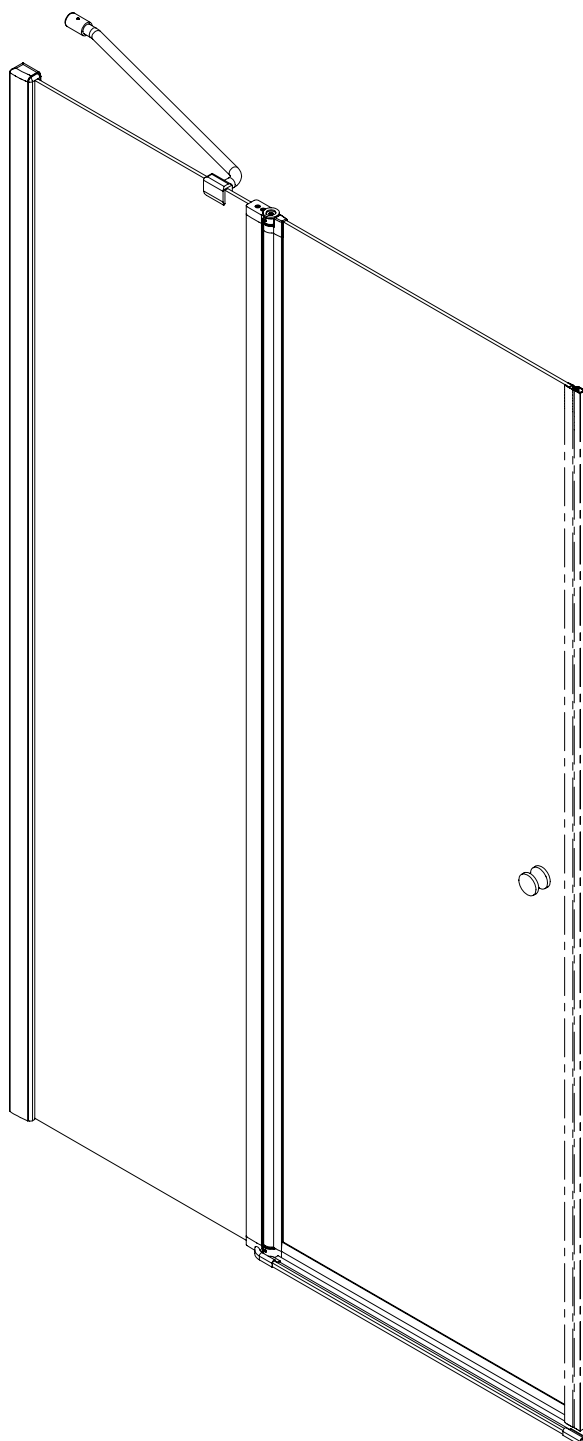

CEZARES®

Pivot door

Installation instructions

(For ELENA-60/(30/40/60))

ELENA-B-13

ELENA-AH-1

ELENA-A-22

■ General Information

Note: Safety glass can not be re-worked.

■ Installation

Please read these instructions carefully before start of installation.

The wall post has up to 20mm of adjustment for out of true wall situations.

Ensure that the shower tray is fitted level and that after assembly of enclosure there is a full and continuous bead of sealant between the top of the shower tray and the title joint.