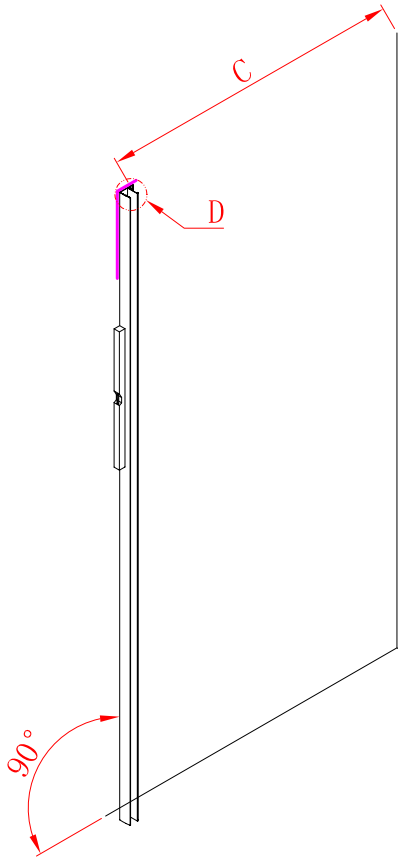

Note: Safety glass can not be re-worked.

■ Installation

Please read these instructions carefully before start of installation.

The wall post has up to 20mm of adjustment for out of true wall situations.

Ensure that the shower tray is fitted level and that after assembly of enclosure there is a full and continuous bead of sealant between the top of the shower tray and the title joint.

L=858-878(VE-90/VE-80)
 L=758-778(VE-80)
 L=958-978(VE-100/ELENA-60/40)
 L=1158-1178(ELENA-60/60)

3

This product is heavy and will require two people to install.

x 3
ST4X12

This product is heavy and will require two people to install.

This product is heavy and will require two people to install.

CEZARES®

Side panel

Installation instructions
(For VE)

This product is heavy and will require two people to install.

C=838-858 (ELENA-60/30)
 C=938-958 (ELENA-60/40)
 C=1138-1158 (ELENA-60/60)