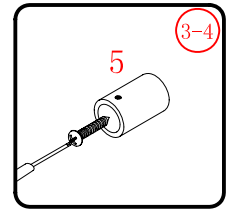

This product is heavy and will require two people to install.