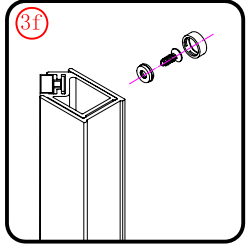

 ① x 2 L&R	 ② x 1	 ③ x 1	 ④ x 1	 ⑤ x 1	 ⑥ x 1	 ⑦ x 1
 ⑧ x 1	 ⑨ x 1	 ⑩ x 2 L&R	 ⑪ x 2 L&R	 ⑫ x 1	 ⑬ x 1	 ⑭ x 3
 ⑮ x 3	 ⑯ x 1	 x 3 ST4X12	 x 3 ST5X30	 x 4 Ø8X30		

This product is heavy and will require two people to install.

L=858-878(VE-90/VE-80)
 L=758-778(VE-80)
 L=958-978(VE-100/ELENA-60/40)
 L=1158-1178(ELENA-60/60)

3

This product is heavy and will require two people to install.

x 3
ST4X12

This product is heavy and will require two people to install.