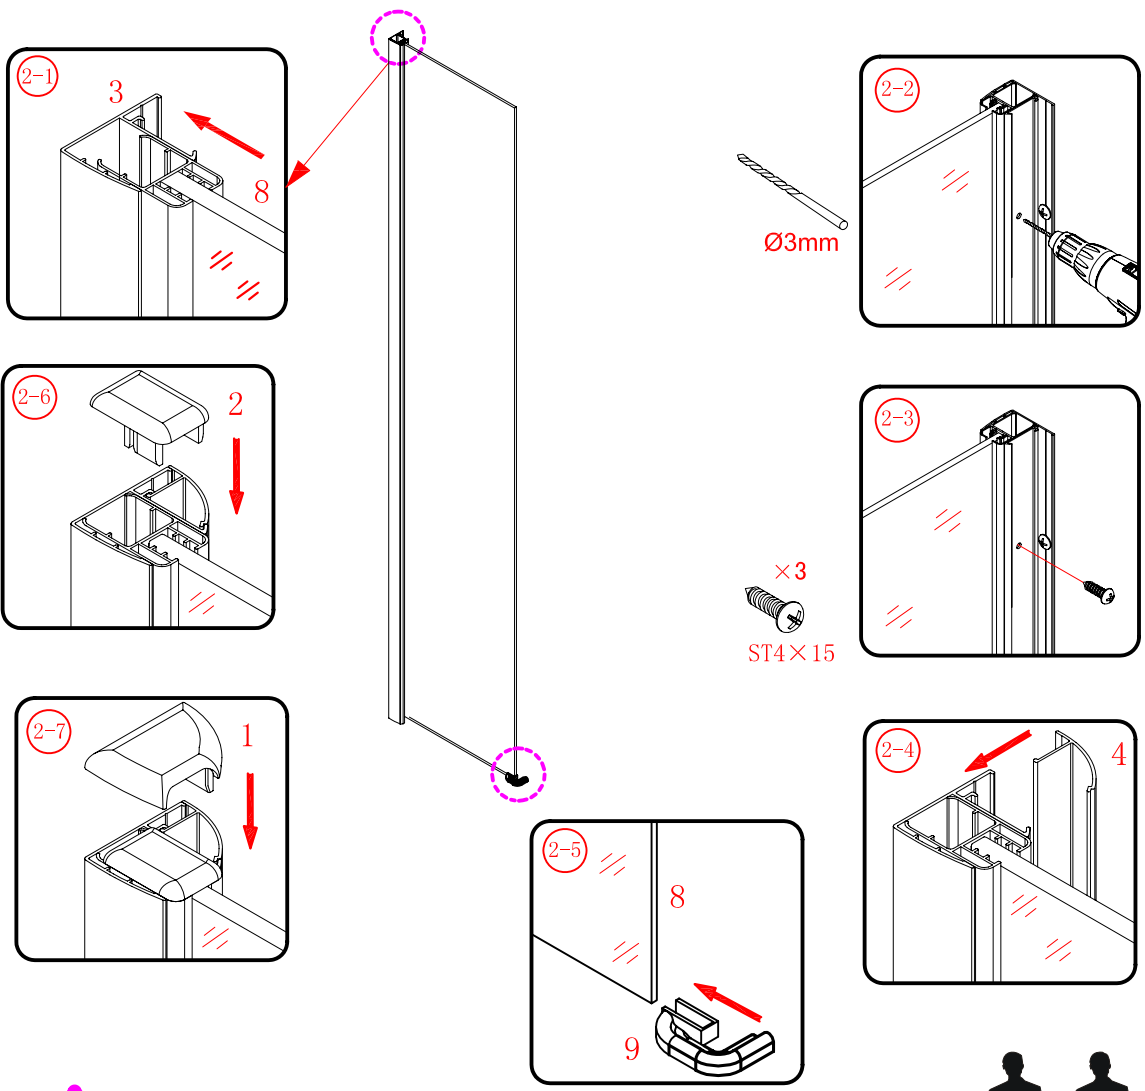

Note: Safety glass can not be re-worked.

■ Installation

Please read these instructions carefully before start of installation.

The wall post has up to 20mm of adjustment for out of true wall situations.

Ensure that the shower tray is fitted level and that after assembly of enclosure there is a full and continuous bead of sealant between the top of the shower tray and the title joint.

L=858-878(VE-90/VE-80)
 L=758-778(VE-80)
 L=958-978(VE-100/ELENA-60/40)
 L=1158-1178(ELENA-60/60)

3

This product is heavy and will require two people to install.

x 3
ST4X12

This product is heavy and will require two people to install.

This product is heavy and will require two people to install.

CEZARES®

Side panel

Installation instructions
(For VE)

This product is heavy and will require two people to install.

C=838-858 (ELENA-60/30)
 C=938-958 (ELENA-60/40)
 C=1138-1158 (ELENA-60/60)

This product is heavy and will require two people to install.

This product is heavy and will require two people to install.