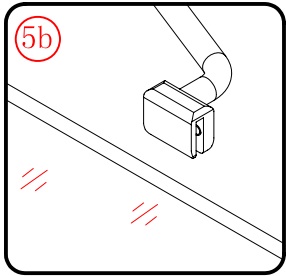

 ① x 2 L&R	 ② x 1	 ③ x 1	 ④ x 1	 ⑤ x 1	 ⑥ x 1	 ⑦ x 1
 ⑧ x 1	 ⑨ x 1	 ⑩ x 2 L&R	 ⑪ x 2 L&R	 ⑫ x 1	 ⑬ x 1	 ⑭ x 3
 ⑮ x 3	 ⑯ x 1	 x 3 ST4X12	 x 3 ST5X30	 x 4 Ø8X30		

This product is heavy and will require two people to install.

L=858-878(VE-90/VE-80)
 L=758-778(VE-80)
 L=958-978(VE-100/ELENA-60/40)
 L=1158-1178(ELENA-60/60)

3

This product is heavy and will require two people to install.

x 3
ST4X12

This product is heavy and will require two people to install.

This product is heavy and will require two people to install.

CEZARES®

Side panel

Installation instructions
(For VE)

This product is heavy and will require two people to install.

C=838-858 (ELENA-60/30)
 C=938-958 (ELENA-60/40)
 C=1138-1158 (ELENA-60/60)