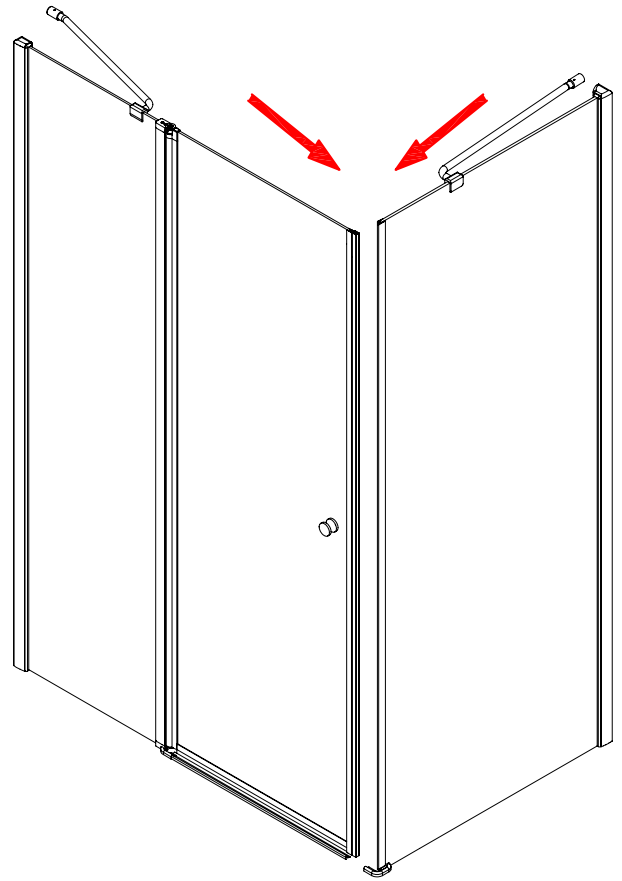

CEZARES®

Pivot door

Installation instructions

(For ELENA-60/(30/40/60))

ELENA-B-13

ELENA-AH-1

ELENA-A-22

■ General Information

Note: Safety glass can not be re-worked.

■ Installation

Please read these instructions carefully before start of installation.

The wall post has up to 20mm of adjustment for out of true wall situations.

Ensure that the shower tray is fitted level and that after assembly of enclosure there is a full and continuous bead of sealant between the top of the shower tray and the title joint.