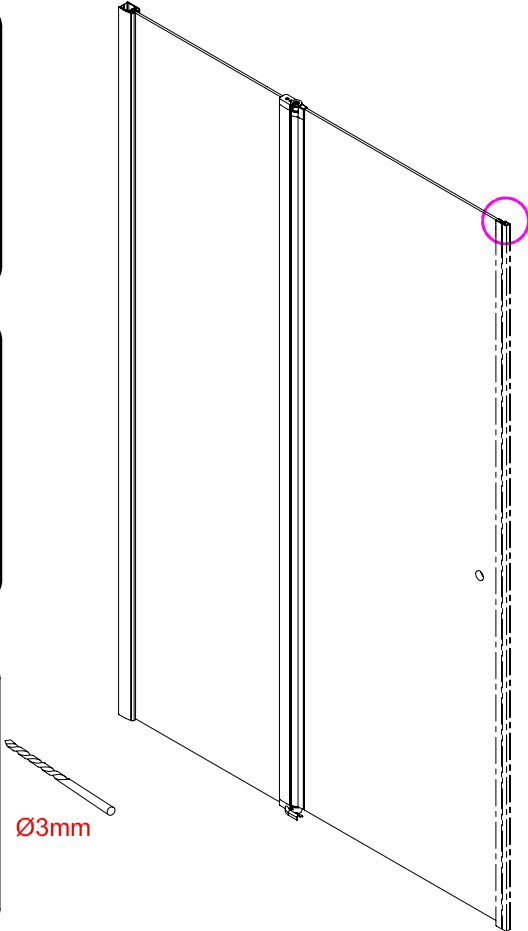

Note: Safety glass can not be re-worked.

■ Installation

Please read these instructions carefully before start of installation.

The wall post has up to 20mm of adjustment for out of true wall situations.

Ensure that the shower tray is fitted level and that after assembly of enclosure there is a full and continuous bead of sealant between the top of the shower tray and the title joint.

 ① x 2 L&R	 ② x 1	 ③ x 1	 ④ x 1	 ⑤ x 1	 ⑥ x 1	 ⑦ x 1
 ⑧ x 1	 ⑨ x 1	 ⑩ x 2 L&R	 ⑪ x 2 L&R	 ⑫ x 1	 ⑬ x 1	 ⑭ x 3
 ⑮ x 3	 ⑯ x 1	 x 3 ST4X12	 x 3 ST5X30	 x 4 Ø8X30		

This product is heavy and will require two people to install.

L=858-878(VE-90/VE-80)
 L=758-778(VE-80)
 L=958-978(VE-100/ELENA-60/40)
 L=1158-1178(ELENA-60/60)

3

This product is heavy and will require two people to install.

x 3
ST4X12

This product is heavy and will require two people to install.

This product is heavy and will require two people to install.

CEZARES®

Side panel

Installation instructions
(For VE)

This product is heavy and will require two people to install.

C=838-858 (ELENA-60/30)
 C=938-958 (ELENA-60/40)
 C=1138-1158 (ELENA-60/60)