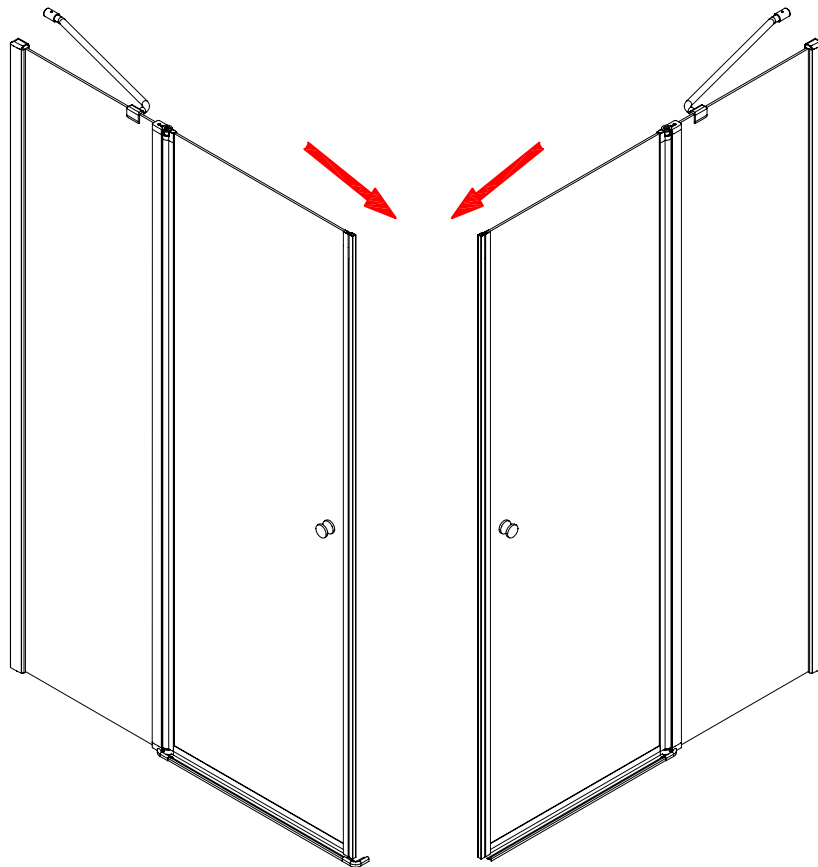

CEZARES®

Pivot door

Installation instructions

(For ELENA-60/(30/40/60))

ELENA-B-13

ELENA-AH-1

ELENA-A-22

■ General Information

Note: Safety glass can not be re-worked.

■ Installation

Please read these instructions carefully before start of installation.

The wall post has up to 20mm of adjustment for out of true wall situations.

Ensure that the shower tray is fitted level and that after assembly of enclosure there is a full and continuous bead of sealant between the top of the shower tray and the title joint.

Special care should be taken when drilling walls to avoid hidden pipes or electrical cables.

Note: This product is heavy and will require two people to install.

Please remove protective film from aluminium profiles before installation.