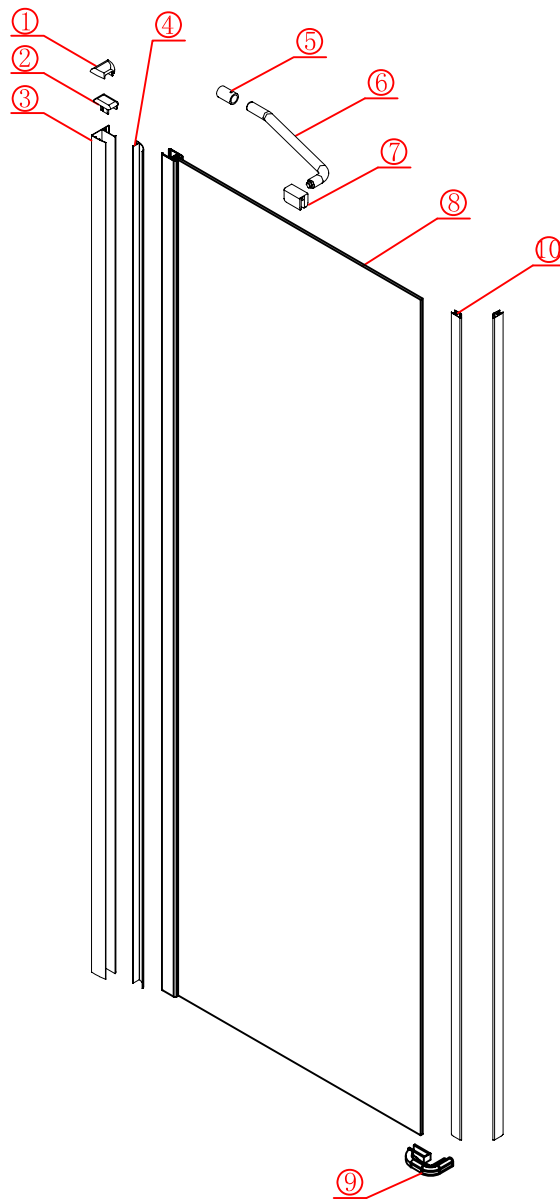

Note: Safety glass can not be re-worked.

■ Installation

Please read these instructions carefully before start of installation.

The wall post has up to 20mm of adjustment for out of true wall situations.

Ensure that the shower tray is fitted level and that after assembly of enclosure there is a full and continuous bead of sealant between the top of the shower tray and the title joint.

 ① x 2 L&R	 ② x 1	 ③ x 1	 ④ x 1	 ⑤ x 1	 ⑥ x 1	 ⑦ x 1
 ⑧ x 1	 ⑨ x 1	 ⑩ x 2 L&R	 ⑪ x 2 L&R	 ⑫ x 1	 ⑬ x 1	 ⑭ x 3
 ⑮ x 3	 ⑯ x 1	 x 3 ST4X12	 x 3 ST5X30	 x 4 Ø8X30		

This product is heavy and will require two people to install.

L=858-878(VE-90/VE-80)
 L=758-778(VE-80)
 L=958-978(VE-100/ELENA-60/40)
 L=1158-1178(ELENA-60/60)

3

This product is heavy and will require two people to install.

x 3
ST4X12

This product is heavy and will require two people to install.

This product is heavy and will require two people to install.

CEZARES®

Side panel

Installation instructions
(For VE)

This product is heavy and will require two people to install.

C=838-858 (ELENA-60/30)
 C=938-958 (ELENA-60/40)
 C=1138-1158 (ELENA-60/60)