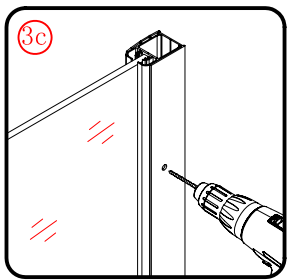

 ① x 2 L&R	 ② x 1	 ③ x 1	 ④ x 1	 ⑤ x 1	 ⑥ x 1	 ⑦ x 1
 ⑧ x 1	 ⑨ x 1	 ⑩ x 2 L&R	 ⑪ x 2 L&R	 ⑫ x 1	 ⑬ x 1	 ⑭ x 3
 ⑮ x 3	 ⑯ x 1	 x 3 ST4X12	 x 3 ST5X30	 x 4 Ø8X30		

This product is heavy and will require two people to install.

L=858-878(VE-90/VE-80)
 L=758-778(VE-80)
 L=958-978(VE-100/ELENA-60/40)
 L=1158-1178(ELENA-60/60)

3

This product is heavy and will require two people to install.

x 3
ST4X12

This product is heavy and will require two people to install.

This product is heavy and will require two people to install.

CEZARES®

Side panel

Installation instructions
(For VE)

This product is heavy and will require two people to install.

C=838-858 (ELENA-60/30)
 C=938-958 (ELENA-60/40)
 C=1138-1158 (ELENA-60/60)