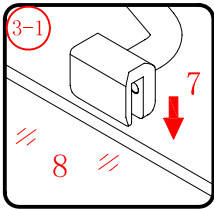

This product is heavy and will require two people to install.