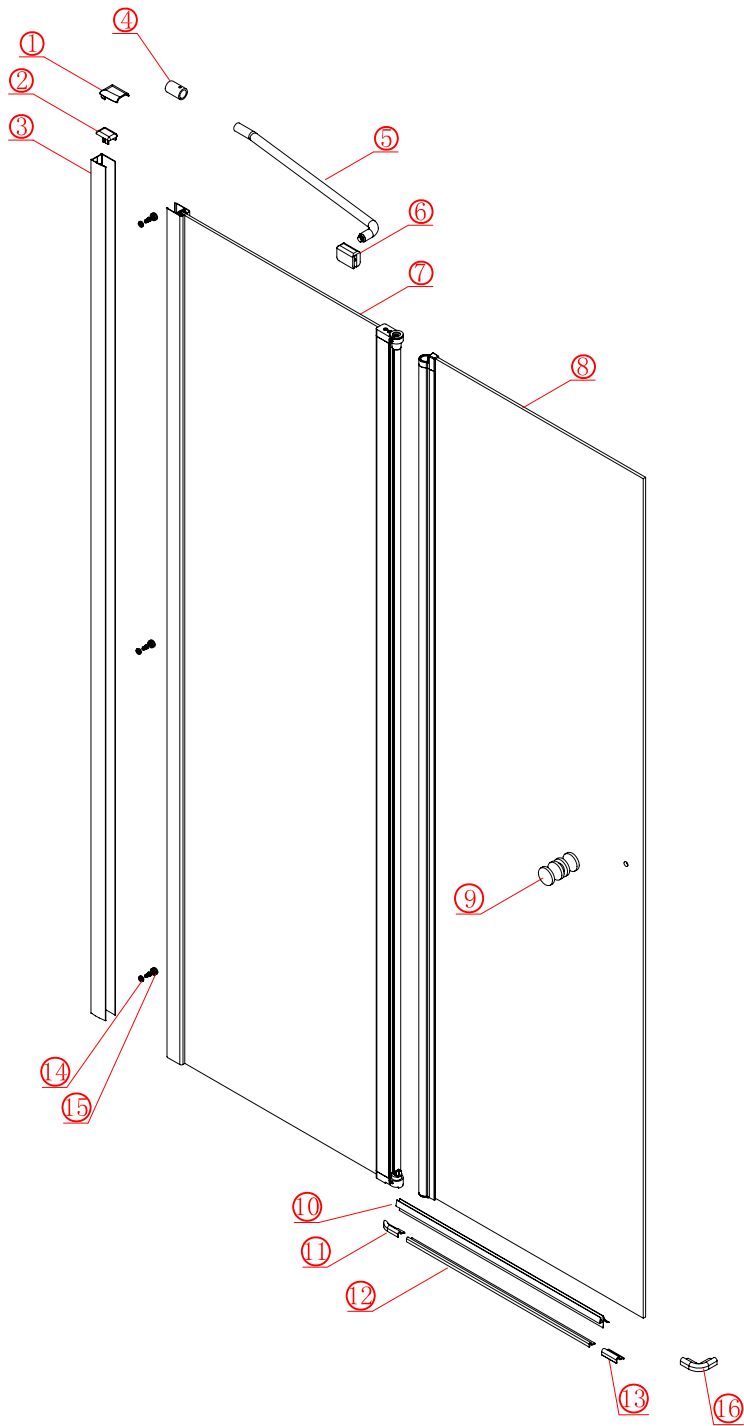

Note: Safety glass can not be re-worked.

■ Installation

Please read these instructions carefully before start of installation.

The wall post has up to 20mm of adjustment for out of true wall situations.

Ensure that the shower tray is fitted level and that after assembly of enclosure there is a full and continuous bead of sealant between the top of the shower tray and the title joint.

■ Shower Tray Installation

The shower tray must be sited against a structural wall.

Water proof walling or tiling should be fitted so that it sits on the top of the tray rim.

■ Aftercare Instructions

After use, your shower should be cleaned with soap and water. This is particularly important in hard water districts where insoluble lime salts may be deposited and allowed to build up. Cleaners of a gritty or abrasive nature should not be used. Care should be taken to avoid contact with strong chemicals such as organic solvents and strippers.

 ① x 2 L&R	 ② x 1	 ③ x 1	 ④ x 1	 ⑤ x 1	 ⑥ x 1	 ⑦ x 1
 ⑧ x 1	 ⑨ x 1	 ⑩ x 2 L&R	 ⑪ x 2 L&R	 ⑫ x 1	 ⑬ x 1	 ⑭ x 3
 ⑮ x 3	 ⑯ x 1	 x 3 ST4X12	 x 3 ST5X30	 x 4 Ø8X30		

This product is heavy and will require two people to install.

L=858-878(VE-90/VE-80)
 L=758-778(VE-80)
 L=958-978(VE-100/ELENA-60/40)
 L=1158-1178(ELENA-60/60)

3

This product is heavy and will require two people to install.

x 3
ST4X12

This product is heavy and will require two people to install.