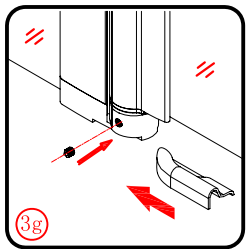

Note: Safety glass can not be re-worked.

■ Installation

Please read these instructions carefully before start of installation.

The wall post has up to 20mm of adjustment for out of true wall situations.

Ensure that the shower tray is fitted level and that after assembly of enclosure there is a full and continuous bead of sealant between the top of the shower tray and the title joint.

 ① x 2 L&R	 ② x 1	 ③ x 1	 ④ x 1	 ⑤ x 1	 ⑥ x 1	 ⑦ x 1
 ⑧ x 1	 ⑨ x 1	 ⑩ x 2 L&R	 ⑪ x 2 L&R	 ⑫ x 1	 ⑬ x 1	 ⑭ x 3
 ⑮ x 3	 ⑯ x 1	 x 3 ST4X12	 x 3 ST5X30	 x 4 Ø8X30		

This product is heavy and will require two people to install.

L=858-878(VE-90/VE-80)
 L=758-778(VE-80)
 L=958-978(VE-100/ELENA-60/40)
 L=1158-1178(ELENA-60/60)

3

This product is heavy and will require two people to install.

x 3
ST4X12

This product is heavy and will require two people to install.

This product is heavy and will require two people to install.

CEZARES®

Side panel

Installation instructions
(For VE)

This product is heavy and will require two people to install.

C=838-858 (ELENA-60/30)
 C=938-958 (ELENA-60/40)
 C=1138-1158 (ELENA-60/60)