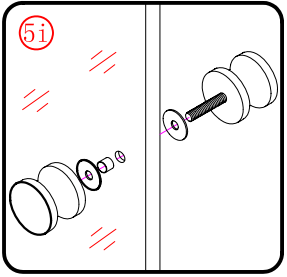

 ① x 2 L&R	 ② x 1	 ③ x 1	 ④ x 1	 ⑤ x 1	 ⑥ x 1	 ⑦ x 1
 ⑧ x 1	 ⑨ x 1	 ⑩ x 2 L&R	 ⑪ x 2 L&R	 ⑫ x 1	 ⑬ x 1	 ⑭ x 3
 ⑮ x 3	 ⑯ x 1	 x 3 ST4X12	 x 3 ST5X30	 x 4 Ø8X30		

This product is heavy and will require two people to install.

L=858-878(VE-90/VE-80)
 L=758-778(VE-80)
 L=958-978(VE-100/ELENA-60/40)
 L=1158-1178(ELENA-60/60)

3

This product is heavy and will require two people to install.

x 3
ST4X12

This product is heavy and will require two people to install.

This product is heavy and will require two people to install.

CEZARES®

Side panel

Installation instructions
(For VE)

This product is heavy and will require two people to install.

C=838-858 (ELENA-60/30)
 C=938-958 (ELENA-60/40)
 C=1138-1158 (ELENA-60/60)