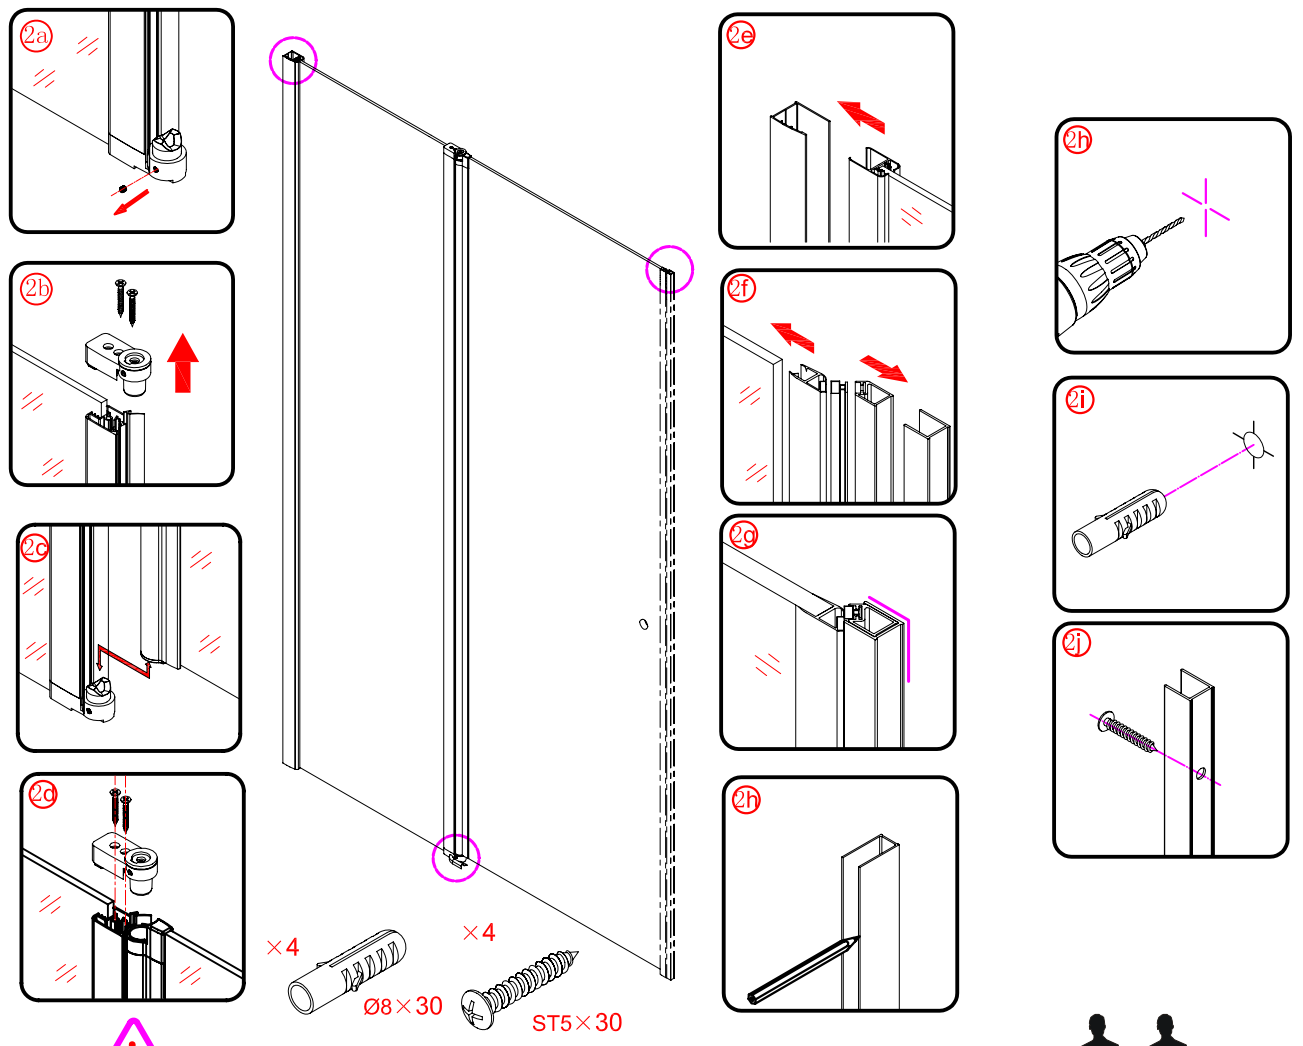

Note: Safety glass can not be re-worked.

■ Installation

Please read these instructions carefully before start of installation.

The wall post has up to 20mm of adjustment for out of true wall situations.

Ensure that the shower tray is fitted level and that after assembly of enclosure there is a full and continuous bead of sealant between the top of the shower tray and the title joint.

 ① x 2 L&R	 ② x 1	 ③ x 1	 ④ x 1	 ⑤ x 1	 ⑥ x 1	 ⑦ x 1
 ⑧ x 1	 ⑨ x 1	 ⑩ x 2 L&R	 ⑪ x 2 L&R	 ⑫ x 1	 ⑬ x 1	 ⑭ x 3
 ⑮ x 3	 ⑯ x 1	 x 3 ST4X12	 x 3 ST5X30	 x 4 Ø8X30		

This product is heavy and will require two people to install.

L=858-878(VE-90/VE-80)
 L=758-778(VE-80)
 L=958-978(VE-100/ELENA-60/40)
 L=1158-1178(ELENA-60/60)

3

This product is heavy and will require two people to install.

x 3
ST4X12

This product is heavy and will require two people to install.