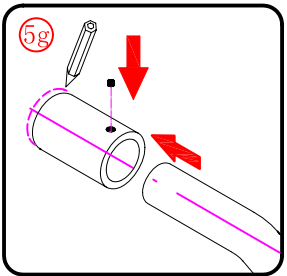

L=858-878(VE-90/VE-80)
 L=758-778(VE-80)
 L=958-978(VE-100/ELENA-60/40)
 L=1158-1178(ELENA-60/60)

3

This product is heavy and will require two people to install.

x 3
ST4X12

This product is heavy and will require two people to install.