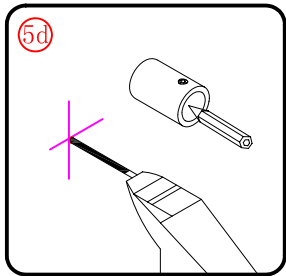

L=858-878(VE-90/VE-80)
 L=758-778(VE-80)
 L=958-978(VE-100/ELENA-60/40)
 L=1158-1178(ELENA-60/60)

3

This product is heavy and will require two people to install.

x 3
ST4X12

This product is heavy and will require two people to install.