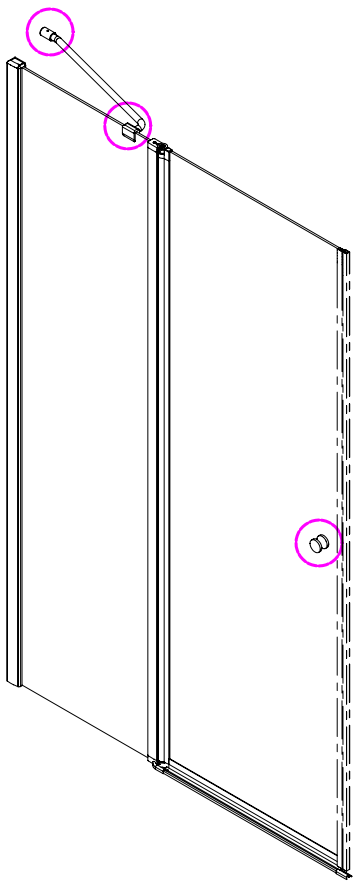

Note: Safety glass can not be re-worked.

■ Installation

Please read these instructions carefully before start of installation.

The wall post has up to 20mm of adjustment for out of true wall situations.

Ensure that the shower tray is fitted level and that after assembly of enclosure there is a full and continuous bead of sealant between the top of the shower tray and the title joint.

L=858-878(VE-90/VE-80)
 L=758-778(VE-80)
 L=958-978(VE-100/ELENA-60/40)
 L=1158-1178(ELENA-60/60)

3

This product is heavy and will require two people to install.

x 3
ST4X12

This product is heavy and will require two people to install.

This product is heavy and will require two people to install.

CEZARES®

Side panel

Installation instructions
(For VE)

This product is heavy and will require two people to install.

C=838-858 (ELENA-60/30)
 C=938-958 (ELENA-60/40)
 C=1138-1158 (ELENA-60/60)