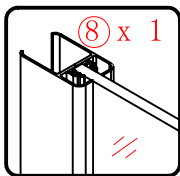

L=858-878(VE-90/VE-80)
 L=758-778(VE-80)
 L=958-978(VE-100/ELENA-60/40)
 L=1158-1178(ELENA-60/60)

3

This product is heavy and will require two people to install.

x 3
ST4X12

This product is heavy and will require two people to install.

This product is heavy and will require two people to install.

CEZARES®

Side panel

Installation instructions
(For VE)

This product is heavy and will require two people to install.

C=838-858 (ELENA-60/30)
 C=938-958 (ELENA-60/40)
 C=1138-1158 (ELENA-60/60)