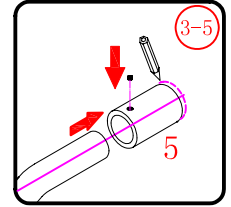

This product is heavy and will require two people to install.