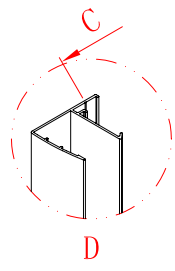

This product is heavy and will require two people to install.

CEZARES®

Side panel

Installation instructions
(For VE)

This product is heavy and will require two people to install.

C=838-858 (ELENA-60/30)
 C=938-958 (ELENA-60/40)
 C=1138-1158 (ELENA-60/60)