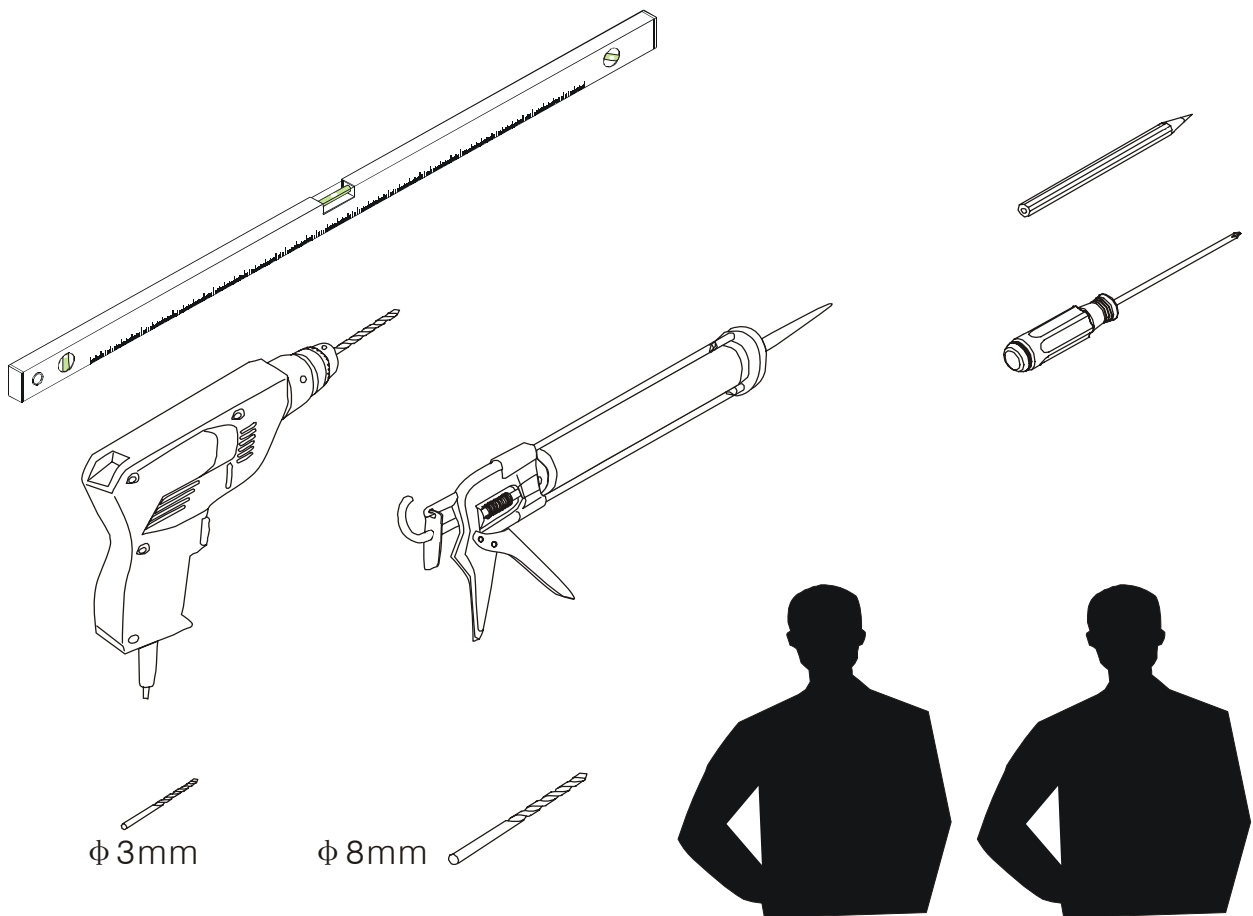

Note: Safety glass can not be re-worked.

■ Installation

Please read these instructions carefully before start of installation.

The wall post has up to 20mm of adjustment for out of true wall situations.

Ensure that the shower tray is fitted level and that after assembly of enclosure there is a full and continuous bead of sealant between the top of the shower tray and the title joint.

Special care should be taken when drilling walls to avoid hidden pipes or electrical cables.

Note: This product is heavy and will require two people to install.

Please remove protective film from aluminium profiles before installation.

■ Shower Tray Installation

The shower tray must be sited against a structural wall.

Water proof walling or tiling should be fitted so that it sits on the top of the tray rim.

■ Aftercare Instructions

After use, your shower should be cleaned with soap and water. This is particularly important in hard water districts where insoluble lime salts may be deposited and allowed to build up. Cleaners of a gritty or abrasive nature should not be used. Care should be taken to avoid contact with strong chemicals such as organic solvents and strippers.

Glass cleaners can be used but with caution, if in doubt contact the supplier of the cleaner in question.

Please keep these instructions for aftercare and customer service details.

Tools required

This product is heavy and will require two people to install.