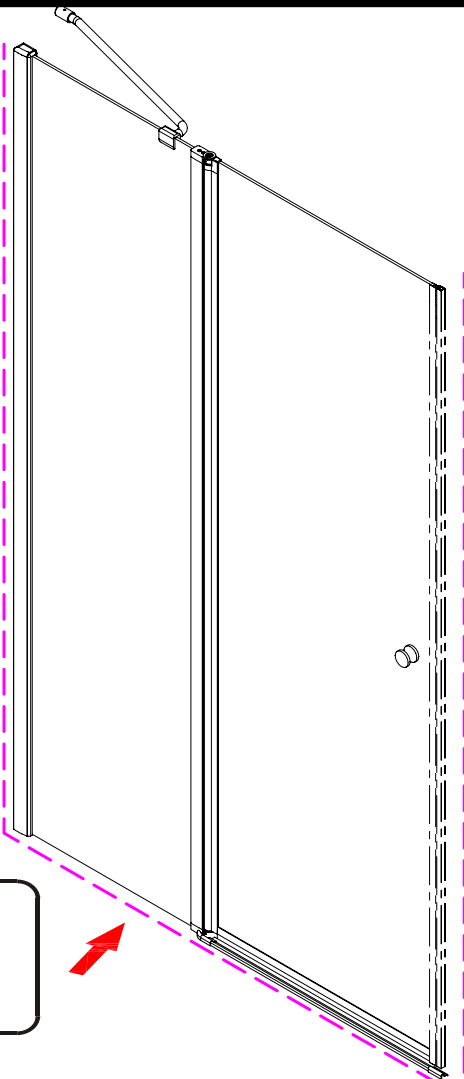

Note: Safety glass can not be re-worked.

■ Installation

Please read these instructions carefully before start of installation.

The wall post has up to 20mm of adjustment for out of true wall situations.

Ensure that the shower tray is fitted level and that after assembly of enclosure there is a full and continuous bead of sealant between the top of the shower tray and the title joint.

 ① x 2 L&R	 ② x 1	 ③ x 1	 ④ x 1	 ⑤ x 1	 ⑥ x 1	 ⑦ x 1
 ⑧ x 1	 ⑨ x 1	 ⑩ x 2 L&R	 ⑪ x 2 L&R	 ⑫ x 1	 ⑬ x 1	 ⑭ x 3
 ⑮ x 3	 ⑯ x 1	 x 3 ST4X12	 x 3 ST5X30	 x 4 Ø8X30		

This product is heavy and will require two people to install.

L=858-878(VE-90/VE-80)
 L=758-778(VE-80)
 L=958-978(VE-100/ELENA-60/40)
 L=1158-1178(ELENA-60/60)

3

This product is heavy and will require two people to install.

x 3
ST4X12

This product is heavy and will require two people to install.

This product is heavy and will require two people to install.

CEZARES®

Side panel

Installation instructions
(For VE)

This product is heavy and will require two people to install.

C=838-858 (ELENA-60/30)
 C=938-958 (ELENA-60/40)
 C=1138-1158 (ELENA-60/60)