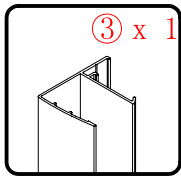

This product is heavy and will require two people to install.

CEZARES®

Side panel

Installation instructions
(For VE)

This product is heavy and will require two people to install.

C=838-858 (ELENA-60/30)
 C=938-958 (ELENA-60/40)
 C=1138-1158 (ELENA-60/60)