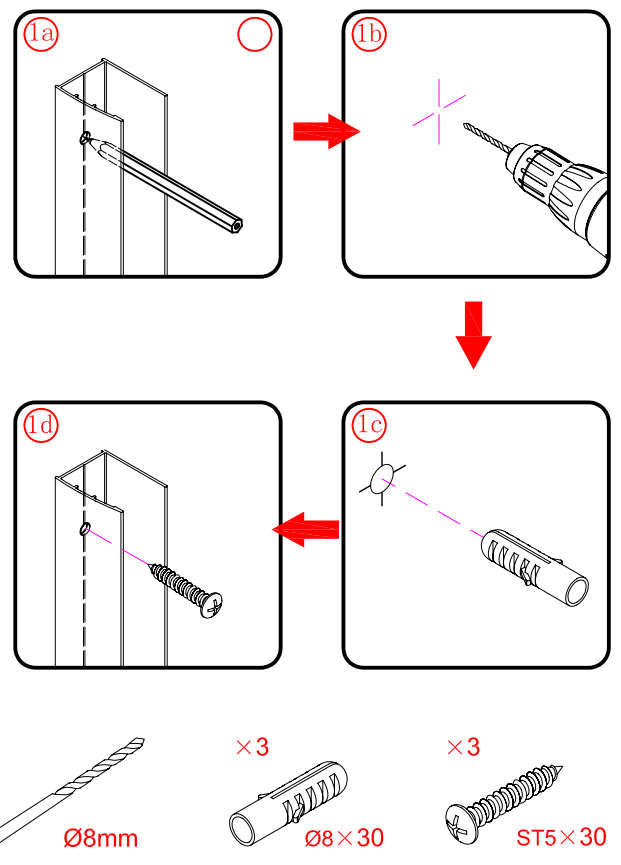

L=858-878(VE-90/VE-80)
L=758-778(VE-80)
L=958-978(VE-100/ELENA-60/40)
L=1158-1178(ELENA-60/60)