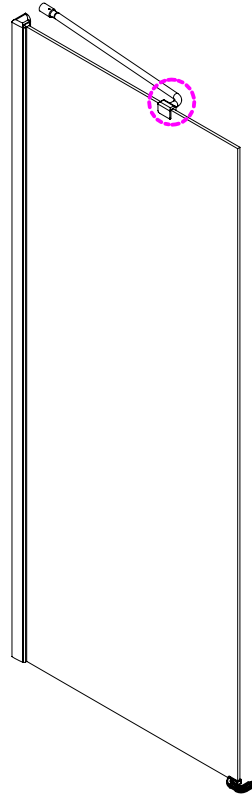

This product is heavy and will require two people to install.