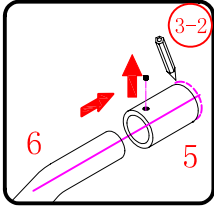

This product is heavy and will require two people to install.