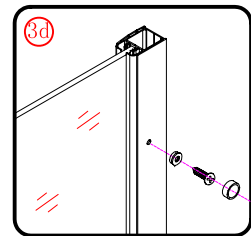

 ① x 2 L&R	 ② x 1	 ③ x 1	 ④ x 1	 ⑤ x 1	 ⑥ x 1	 ⑦ x 1
 ⑧ x 1	 ⑨ x 1	 ⑩ x 2 L&R	 ⑪ x 2 L&R	 ⑫ x 1	 ⑬ x 1	 ⑭ x 3
 ⑮ x 3	 ⑯ x 1	 x 3 ST4X12	 x 3 ST5X30	 x 4 Ø8X30		

This product is heavy and will require two people to install.

L=858-878(VE-90/VE-80)
 L=758-778(VE-80)
 L=958-978(VE-100/ELENA-60/40)
 L=1158-1178(ELENA-60/60)

3

This product is heavy and will require two people to install.

x 3
ST4X12

This product is heavy and will require two people to install.

This product is heavy and will require two people to install.

CEZARES®

Side panel

Installation instructions
(For VE)

This product is heavy and will require two people to install.

C=838-858 (ELENA-60/30)
 C=938-958 (ELENA-60/40)
 C=1138-1158 (ELENA-60/60)