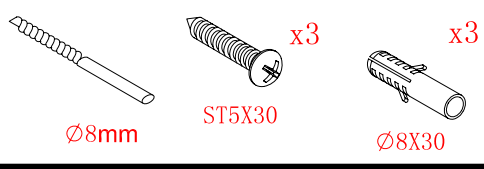

This product is heavy and will require two people to install.

CEZARES®

Side panel

Installation instructions
(For VE)

This product is heavy and will require two people to install.

C=838-858 (ELENA-60/30)
 C=938-958 (ELENA-60/40)
 C=1138-1158 (ELENA-60/60)