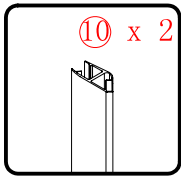

This product is heavy and will require two people to install.

CEZARES®

Side panel

Installation instructions
(For VE)

This product is heavy and will require two people to install.

C=838-858 (ELENA-60/30)
 C=938-958 (ELENA-60/40)
 C=1138-1158 (ELENA-60/60)