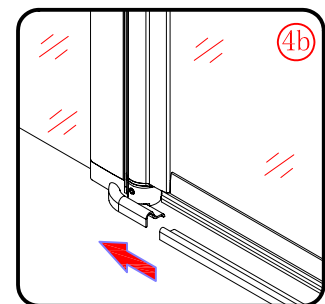

Note: Safety glass can not be re-worked.

■ Installation

Please read these instructions carefully before start of installation.

The wall post has up to 20mm of adjustment for out of true wall situations.

Ensure that the shower tray is fitted level and that after assembly of enclosure there is a full and continuous bead of sealant between the top of the shower tray and the title joint.

 ① x 2 L&R	 ② x 1	 ③ x 1	 ④ x 1	 ⑤ x 1	 ⑥ x 1	 ⑦ x 1
 ⑧ x 1	 ⑨ x 1	 ⑩ x 2 L&R	 ⑪ x 2 L&R	 ⑫ x 1	 ⑬ x 1	 ⑭ x 3
 ⑮ x 3	 ⑯ x 1	 x 3 ST4X12	 x 3 ST5X30	 x 4 Ø8X30		

This product is heavy and will require two people to install.

L=858-878(VE-90/VE-80)
 L=758-778(VE-80)
 L=958-978(VE-100/ELENA-60/40)
 L=1158-1178(ELENA-60/60)

3

This product is heavy and will require two people to install.

x 3
ST4X12

This product is heavy and will require two people to install.