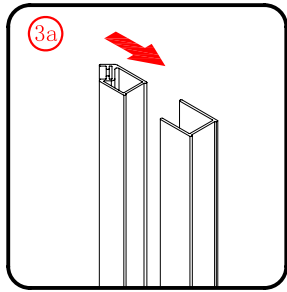

 ① x 2 L&R	 ② x 1	 ③ x 1	 ④ x 1	 ⑤ x 1	 ⑥ x 1	 ⑦ x 1
 ⑧ x 1	 ⑨ x 1	 ⑩ x 2 L&R	 ⑪ x 2 L&R	 ⑫ x 1	 ⑬ x 1	 ⑭ x 3
 ⑮ x 3	 ⑯ x 1	 x 3 ST4X12	 x 3 ST5X30	 x 4 Ø8X30		

This product is heavy and will require two people to install.

L=858-878(VE-90/VE-80)
 L=758-778(VE-80)
 L=958-978(VE-100/ELENA-60/40)
 L=1158-1178(ELENA-60/60)

3

This product is heavy and will require two people to install.

x 3
ST4X12

This product is heavy and will require two people to install.

This product is heavy and will require two people to install.

CEZARES®

Side panel

Installation instructions
(For VE)

This product is heavy and will require two people to install.

C=838-858 (ELENA-60/30)
 C=938-958 (ELENA-60/40)
 C=1138-1158 (ELENA-60/60)