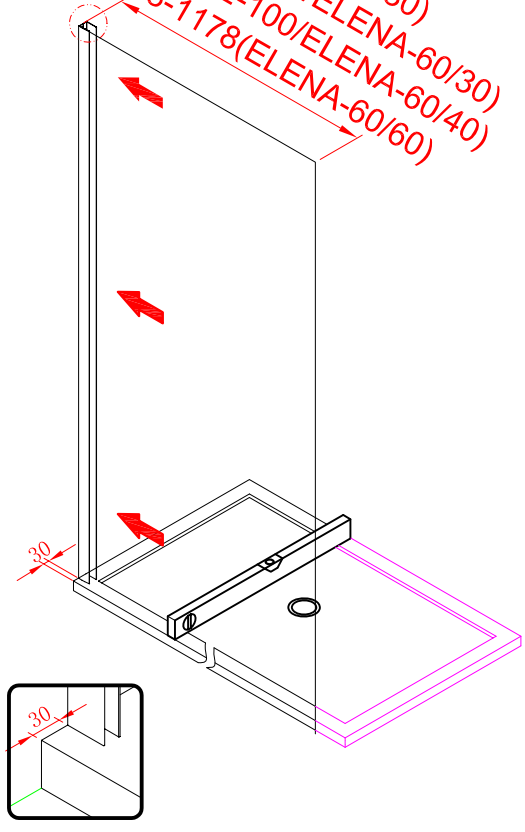

L=858-878(VE-90/VE-80)
L=758-778(VE-80)
L=958-978(VE-100/ELENA-60/40)
L=1158-1178(ELENA-60/60)