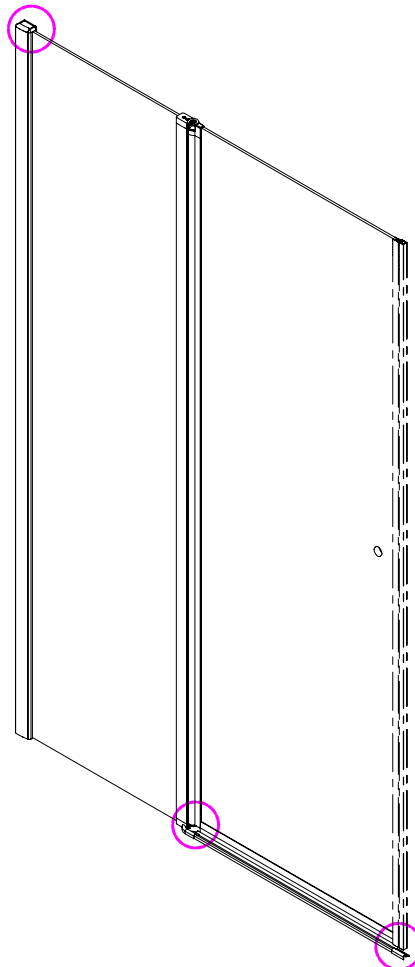

Note: Safety glass can not be re-worked.

■ Installation

Please read these instructions carefully before start of installation.

The wall post has up to 20mm of adjustment for out of true wall situations.

Ensure that the shower tray is fitted level and that after assembly of enclosure there is a full and continuous bead of sealant between the top of the shower tray and the title joint.

 ① x 2 L&R	 ② x 1	 ③ x 1	 ④ x 1	 ⑤ x 1	 ⑥ x 1	 ⑦ x 1
 ⑧ x 1	 ⑨ x 1	 ⑩ x 2 L&R	 ⑪ x 2 L&R	 ⑫ x 1	 ⑬ x 1	 ⑭ x 3
 ⑮ x 3	 ⑯ x 1	 x 3 ST4X12	 x 3 ST5X30	 x 4 Ø8X30		

This product is heavy and will require two people to install.

L=858-878(VE-90/VE-80)
 L=758-778(VE-80)
 L=958-978(VE-100/ELENA-60/40)
 L=1158-1178(ELENA-60/60)

3

This product is heavy and will require two people to install.

x 3
ST4X12

This product is heavy and will require two people to install.

This product is heavy and will require two people to install.

CEZARES®

Side panel

Installation instructions
(For VE)

This product is heavy and will require two people to install.

C=838-858 (ELENA-60/30)
 C=938-958 (ELENA-60/40)
 C=1138-1158 (ELENA-60/60)