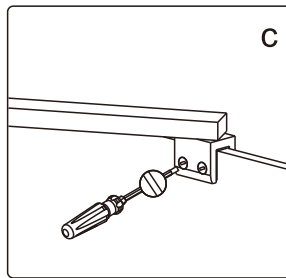

## ■ Installation

Please read these instructions carefully before start of installation.

The wall post has up to 20mm of adjustment for out of true wall situations.

**Ensure that the shower tray is fitted level and that after assembly of enclosure there is a full and continuous bead of sealant between the top of the shower tray and the title joint.**

This product is heavy and will require two people to install.

This product is heavy and will require two people to install.

Installation instructions

ECO-O-AS-FIX-C-Cr

- |              |     |              |     |               |     |                 |     |     |     |               |               |     |
|--------------|-----|--------------|-----|---------------|-----|-----------------|-----|-----|-----|---------------|---------------|-----|
| ①x1<br>M6X14 | ②x1 | ③x1          | ④x1 | ⑤x1           | ⑥x1 | ⑦x1<br>ST3.5X30 | ⑧x1 | ⑨x4 | ⑩x6 | ⑪x4<br>ST4X30 | ⑫x4<br>ST4X10 | ⑬x4 |
| ⑭x1          | ⑮x1 | ⑯x1<br>4.0mm | ⑰x1 | ⑱x1<br>ST4X30 | ⑲x1 | ⑳x1<br>2.8mm    |     |     |     |               |               |     |

This product is heavy and will require two people to install.

This product is heavy and will require two people to install.

This product is heavy and will require two people to install.

This product is heavy and will require two people to install.