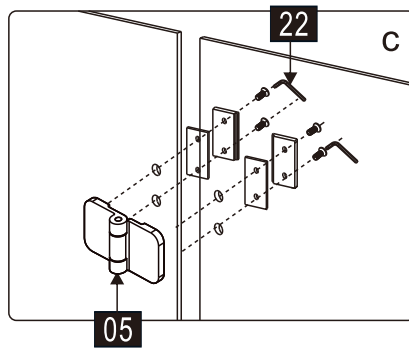

This product is heavy and will require two people to install.