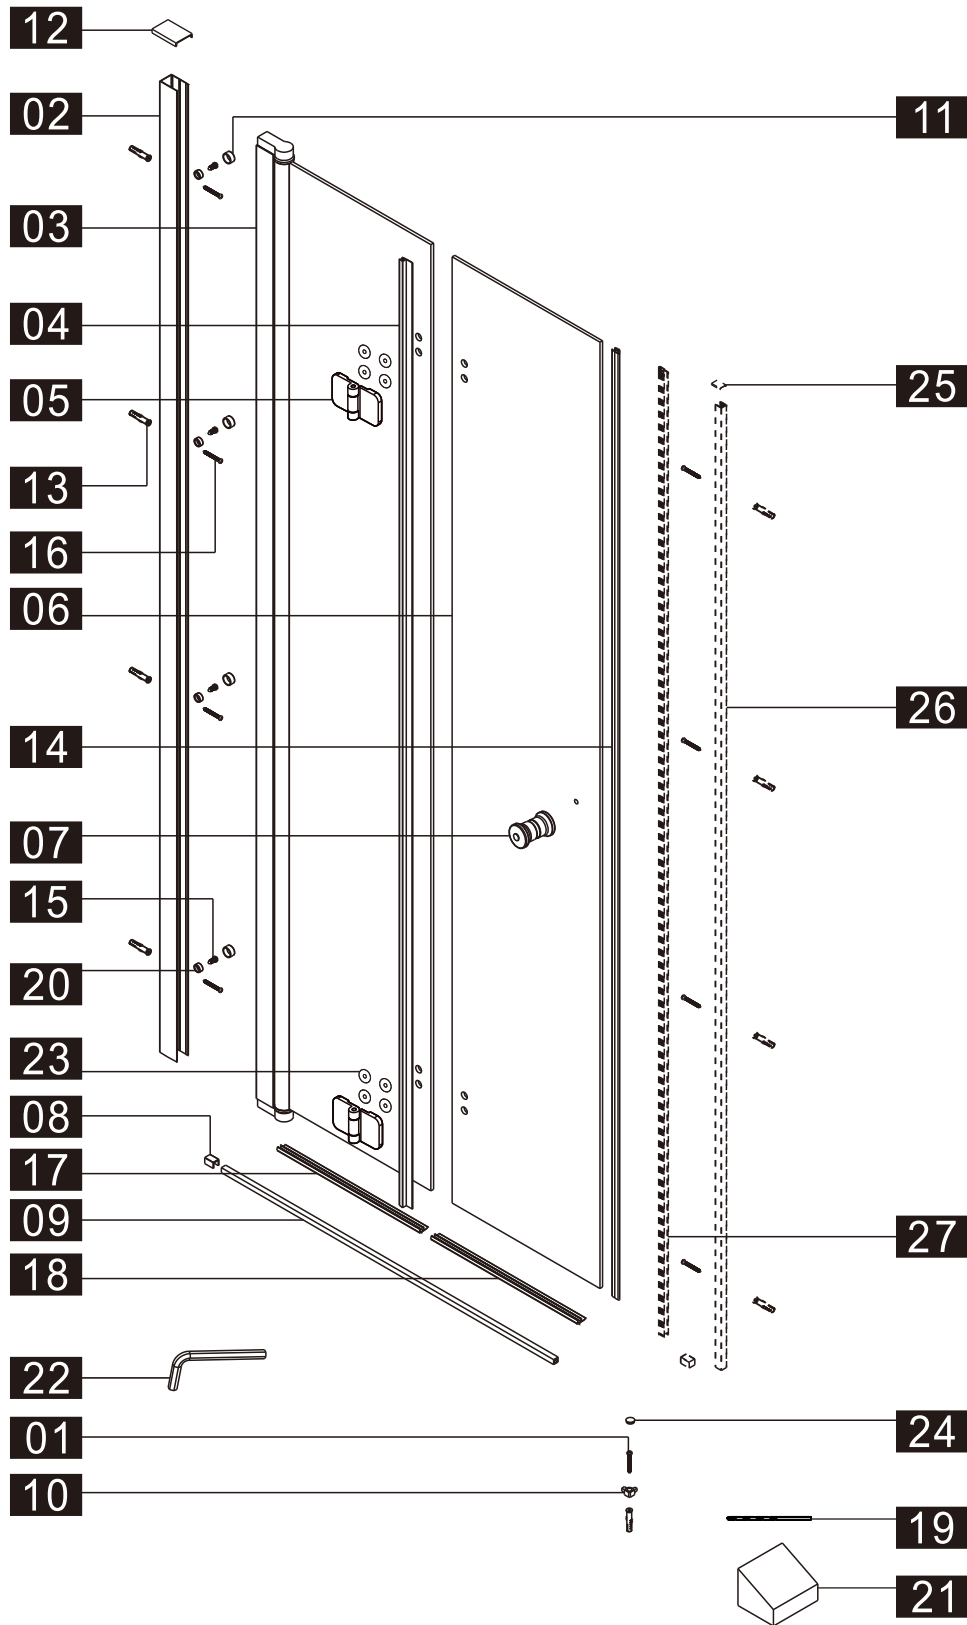

## ■ Installation

Please read these instructions carefully before start of installation.

The wall post has up to 20mm of adjustment for out of true wall situations.

**Ensure that the shower tray is fitted level and that after assembly of enclosure there is a full and continuous bead of sealant between the top of the shower tray and the title joint.**

## ■ Shower Tray Installation

The shower tray must be sited against a structural wall.

Water proof walling or tiling should be fitted so that it sits on the top of the tray rim.

## Tools required

This product is heavy and will require two people to install.

- |               |               |                 |     |     |              |     |       |              |     |     |     |       |
|---------------|---------------|-----------------|-----|-----|--------------|-----|-------|--------------|-----|-----|-----|-------|
| ①x1<br>ST4X30 | ②x1           | ③x1             | ④x1 | ⑤x2 | ⑥x1          | ⑦x1 | ⑧x1+1 | ⑨x1          | ⑩x1 | ⑪x4 | ⑫x1 | ⑬x5+4 |
| ⑭x1           | ⑮x4<br>ST4X10 | ⑯x4+4<br>ST4X35 | ⑰x1 | ⑱x1 | ⑲x1<br>2.8mm | ⑳x4 | ㉑x4   | ㉒x1<br>4.0mm | ㉓x8 | ㉔x1 | ㉕x1 | ㉖x1   |
| ㉗x1           |               |                 |     |     |              |     |       |              |     |     |     |       |