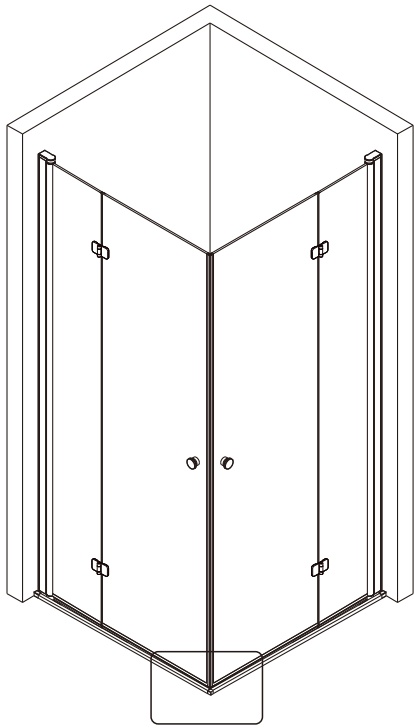

This product is heavy and will require two people to install.