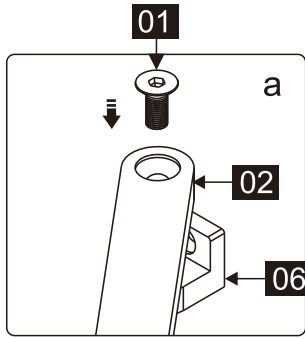

This product is heavy and will require two people to install.