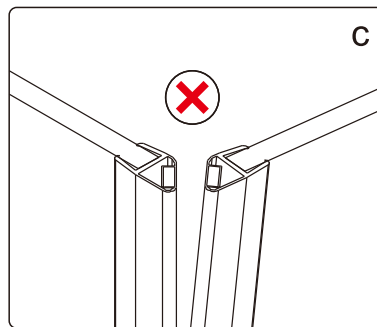

This product is heavy and will require two people to install.