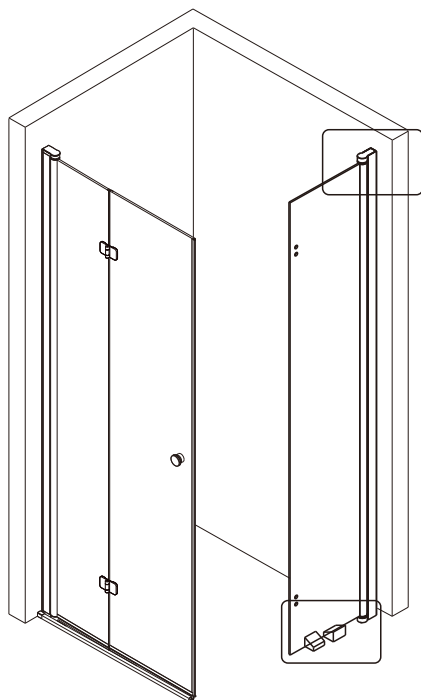

This product is heavy and will require two people to install.