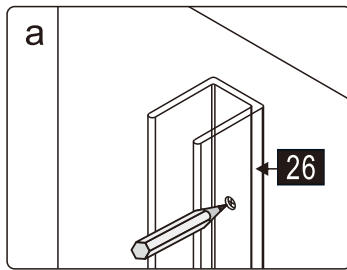

## ■ Installation

Please read these instructions carefully before start of installation.

The wall post has up to 20mm of adjustment for out of true wall situations.

**Ensure that the shower tray is fitted level and that after assembly of enclosure there is a full and continuous bead of sealant between the top of the shower tray and the title joint.**

## Tools required

This product is heavy and will require two people to install.

- |               |               |                 |     |     |              |     |       |              |     |     |     |       |
|---------------|---------------|-----------------|-----|-----|--------------|-----|-------|--------------|-----|-----|-----|-------|
| ①x1<br>ST4X30 | ②x1           | ③x1             | ④x1 | ⑤x2 | ⑥x1          | ⑦x1 | ⑧x1+1 | ⑨x1          | ⑩x1 | ⑪x4 | ⑫x1 | ⑬x5+4 |
| ⑭x1           | ⑮x4<br>ST4X10 | ⑯x4+4<br>ST4X35 | ⑰x1 | ⑱x1 | ⑲x1<br>2.8mm | ⑳x4 | ㉑x4   | ㉒x1<br>4.0mm | ㉓x8 | ㉔x1 | ㉕x1 | ㉖x1   |
| ㉗x1           |               |                 |     |     |              |     |       |              |     |     |     |       |

This product is heavy and will require two people to install.

This product is heavy and will require two people to install.

This product is heavy and will require two people to install.

This product is heavy and will require two people to install.