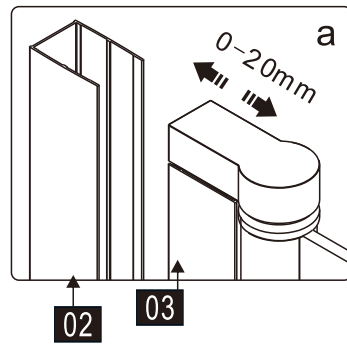

This product is heavy and will require two people to install.