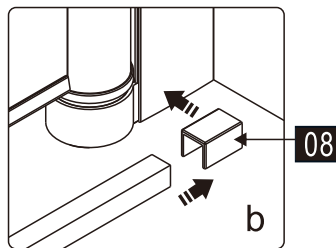

## ■ Installation

Please read these instructions carefully before start of installation.

The wall post has up to 20mm of adjustment for out of true wall situations.

**Ensure that the shower tray is fitted level and that after assembly of enclosure there is a full and continuous bead of sealant between the top of the shower tray and the title joint.**

This product is heavy and will require two people to install.

This product is heavy and will require two people to install.

Installation instructions

ECO-O-AS-FIX-C-Cr

- |              |     |              |     |               |     |                 |     |     |     |               |               |     |
|--------------|-----|--------------|-----|---------------|-----|-----------------|-----|-----|-----|---------------|---------------|-----|
| ①x1<br>M6X14 | ②x1 | ③x1          | ④x1 | ⑤x1           | ⑥x1 | ⑦x1<br>ST3.5X30 | ⑧x1 | ⑨x4 | ⑩x6 | ⑪x4<br>ST4X30 | ⑫x4<br>ST4X10 | ⑬x4 |
| ⑭x1          | ⑮x1 | ⑯x1<br>4.0mm | ⑰x1 | ⑱x1<br>ST4X30 | ⑲x1 | ⑳x1<br>2.8mm    |     |     |     |               |               |     |