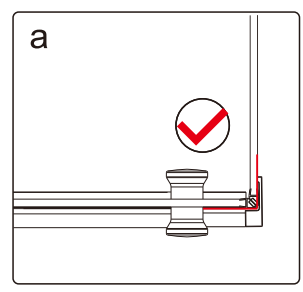

This product is heavy and will require two people to install.