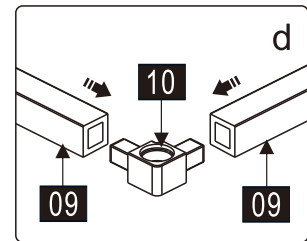

## ■ Installation

Please read these instructions carefully before start of installation.

The wall post has up to 20mm of adjustment for out of true wall situations.

**Ensure that the shower tray is fitted level and that after assembly of enclosure there is a full and continuous bead of sealant between the top of the shower tray and the title joint.**

## Tools required

This product is heavy and will require two people to install.

- |               |               |                 |     |     |              |     |       |              |     |     |     |       |
|---------------|---------------|-----------------|-----|-----|--------------|-----|-------|--------------|-----|-----|-----|-------|
| ①x1<br>ST4X30 | ②x1           | ③x1             | ④x1 | ⑤x2 | ⑥x1          | ⑦x1 | ⑧x1+1 | ⑨x1          | ⑩x1 | ⑪x4 | ⑫x1 | ⑬x5+4 |
| ⑭x1           | ⑮x4<br>ST4X10 | ⑯x4+4<br>ST4X35 | ⑰x1 | ⑱x1 | ⑲x1<br>2.8mm | ⑳x4 | ㉑x4   | ㉒x1<br>4.0mm | ㉓x8 | ㉔x1 | ㉕x1 | ㉖x1   |
| ㉗x1           |               |                 |     |     |              |     |       |              |     |     |     |       |

This product is heavy and will require two people to install.

This product is heavy and will require two people to install.

Installation instructions

ECO-O-AS-FIX-C-Cr

- |              |     |              |     |               |     |                 |     |     |     |               |               |     |
|--------------|-----|--------------|-----|---------------|-----|-----------------|-----|-----|-----|---------------|---------------|-----|
| ①x1<br>M6X14 | ②x1 | ③x1          | ④x1 | ⑤x1           | ⑥x1 | ⑦x1<br>ST3.5X30 | ⑧x1 | ⑨x4 | ⑩x6 | ⑪x4<br>ST4X30 | ⑫x4<br>ST4X10 | ⑬x4 |
| ⑭x1          | ⑮x1 | ⑯x1<br>4.0mm | ⑰x1 | ⑱x1<br>ST4X30 | ⑲x1 | ⑳x1<br>2.8mm    |     |     |     |               |               |     |