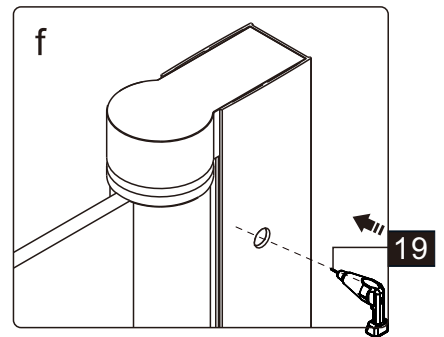

This product is heavy and will require two people to install.