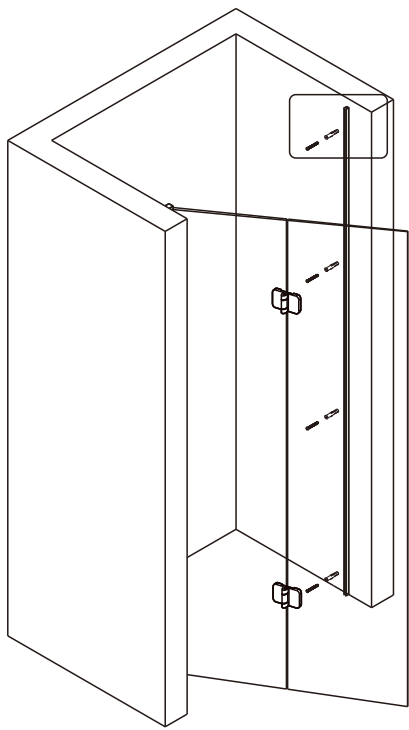

## ■ Installation

Please read these instructions carefully before start of installation.

The wall post has up to 20mm of adjustment for out of true wall situations.

**Ensure that the shower tray is fitted level and that after assembly of enclosure there is a full and continuous bead of sealant between the top of the shower tray and the title joint.**

## ■ Shower Tray Installation

The shower tray must be sited against a structural wall.

Water proof walling or tiling should be fitted so that it sits on the top of the tray rim.

## Tools required

This product is heavy and will require two people to install.

- |               |               |                 |     |     |              |     |       |              |     |     |     |       |
|---------------|---------------|-----------------|-----|-----|--------------|-----|-------|--------------|-----|-----|-----|-------|
| ①x1<br>ST4X30 | ②x1           | ③x1             | ④x1 | ⑤x2 | ⑥x1          | ⑦x1 | ⑧x1+1 | ⑨x1          | ⑩x1 | ⑪x4 | ⑫x1 | ⑬x5+4 |
| ⑭x1           | ⑮x4<br>ST4X10 | ⑯x4+4<br>ST4X35 | ⑰x1 | ⑱x1 | ⑲x1<br>2.8mm | ⑳x4 | ㉑x4   | ㉒x1<br>4.0mm | ㉓x8 | ㉔x1 | ㉕x1 | ㉖x1   |
| ㉗x1           |               |                 |     |     |              |     |       |              |     |     |     |       |

This product is heavy and will require two people to install.

This product is heavy and will require two people to install.

This product is heavy and will require two people to install.

This product is heavy and will require two people to install.