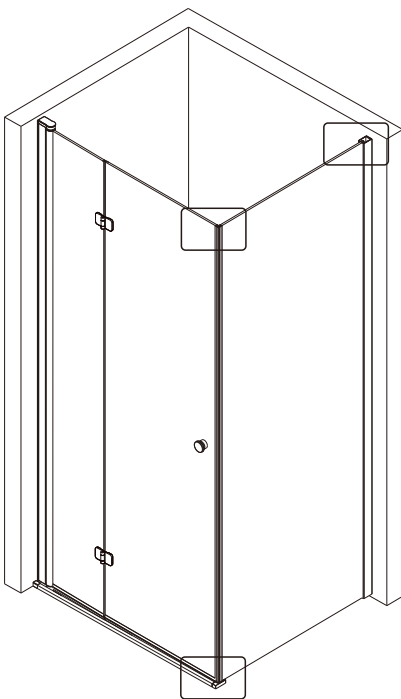

This product is heavy and will require two people to install.