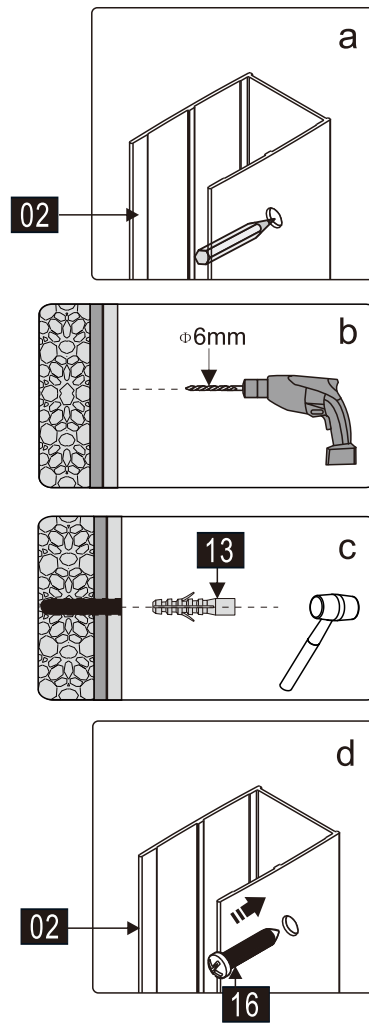

This product is heavy and will require two people to install.