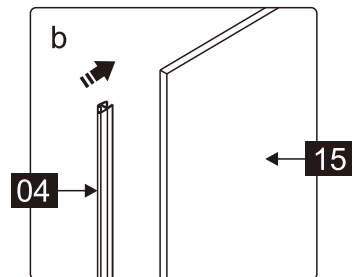

This product is heavy and will require two people to install.