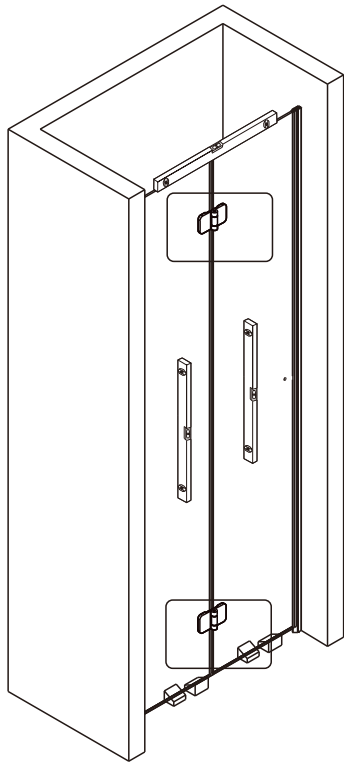

This product is heavy and will require two people to install.