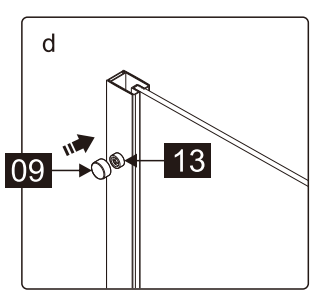

## ■ Installation

Please read these instructions carefully before start of installation.

The wall post has up to 20mm of adjustment for out of true wall situations.

**Ensure that the shower tray is fitted level and that after assembly of enclosure there is a full and continuous bead of sealant between the top of the shower tray and the title joint.**

This product is heavy and will require two people to install.

This product is heavy and will require two people to install.

Installation instructions

ECO-O-AS-FIX-C-Cr

- |              |     |              |     |               |     |                 |     |     |     |               |               |     |
|--------------|-----|--------------|-----|---------------|-----|-----------------|-----|-----|-----|---------------|---------------|-----|
| ①x1<br>M6X14 | ②x1 | ③x1          | ④x1 | ⑤x1           | ⑥x1 | ⑦x1<br>ST3.5X30 | ⑧x1 | ⑨x4 | ⑩x6 | ⑪x4<br>ST4X30 | ⑫x4<br>ST4X10 | ⑬x4 |
| ⑭x1          | ⑮x1 | ⑯x1<br>4.0mm | ⑰x1 | ⑱x1<br>ST4X30 | ⑲x1 | ⑳x1<br>2.8mm    |     |     |     |               |               |     |

This product is heavy and will require two people to install.

This product is heavy and will require two people to install.

This product is heavy and will require two people to install.

This product is heavy and will require two people to install.