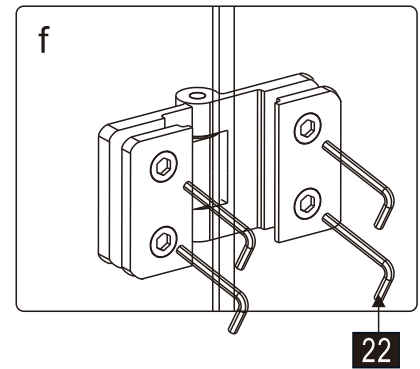

This product is heavy and will require two people to install.