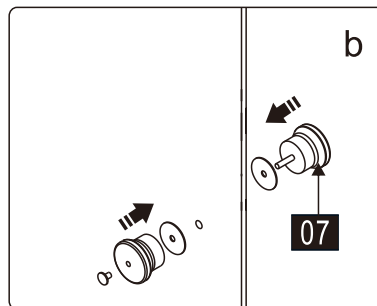

## ■ Installation

Please read these instructions carefully before start of installation.

The wall post has up to 20mm of adjustment for out of true wall situations.

**Ensure that the shower tray is fitted level and that after assembly of enclosure there is a full and continuous bead of sealant between the top of the shower tray and the title joint.**

This product is heavy and will require two people to install.

Installation instructions

ECO-O-ASH-2-C-Cr

This product is heavy and will require two people to install.

This product is heavy and will require two people to install.

This product is heavy and will require two people to install.

This product is heavy and will require two people to install.

Installation instructions

ECO-O-AS-FIX-C-Cr

- |              |     |              |     |               |     |                 |     |     |     |               |               |     |
|--------------|-----|--------------|-----|---------------|-----|-----------------|-----|-----|-----|---------------|---------------|-----|
| ①x1<br>M6X14 | ②x1 | ③x1          | ④x1 | ⑤x1           | ⑥x1 | ⑦x1<br>ST3.5X30 | ⑧x1 | ⑨x4 | ⑩x6 | ⑪x4<br>ST4X30 | ⑫x4<br>ST4X10 | ⑬x4 |
| ⑭x1          | ⑮x1 | ⑯x1<br>4.0mm | ⑰x1 | ⑱x1<br>ST4X30 | ⑲x1 | ⑳x1<br>2.8mm    |     |     |     |               |               |     |