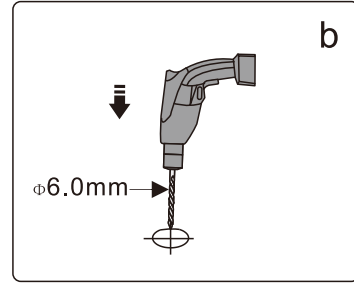

## ■ Installation

Please read these instructions carefully before start of installation.

The wall post has up to 20mm of adjustment for out of true wall situations.

**Ensure that the shower tray is fitted level and that after assembly of enclosure there is a full and continuous bead of sealant between the top of the shower tray and the title joint.**

## Tools required

This product is heavy and will require two people to install.

- |               |               |                 |     |     |              |     |       |              |     |     |     |       |
|---------------|---------------|-----------------|-----|-----|--------------|-----|-------|--------------|-----|-----|-----|-------|
| ①x1<br>ST4X30 | ②x1           | ③x1             | ④x1 | ⑤x2 | ⑥x1          | ⑦x1 | ⑧x1+1 | ⑨x1          | ⑩x1 | ⑪x4 | ⑫x1 | ⑬x5+4 |
| ⑭x1           | ⑮x4<br>ST4X10 | ⑯x4+4<br>ST4X35 | ⑰x1 | ⑱x1 | ⑲x1<br>2.8mm | ⑳x4 | ㉑x4   | ㉒x1<br>4.0mm | ㉓x8 | ㉔x1 | ㉕x1 | ㉖x1   |
| ㉗x1           |               |                 |     |     |              |     |       |              |     |     |     |       |

This product is heavy and will require two people to install.

This product is heavy and will require two people to install.

Installation instructions

ECO-O-AS-FIX-C-Cr

- |              |     |              |     |               |     |                 |     |     |     |               |               |     |
|--------------|-----|--------------|-----|---------------|-----|-----------------|-----|-----|-----|---------------|---------------|-----|
| ①x1<br>M6X14 | ②x1 | ③x1          | ④x1 | ⑤x1           | ⑥x1 | ⑦x1<br>ST3.5X30 | ⑧x1 | ⑨x4 | ⑩x6 | ⑪x4<br>ST4X30 | ⑫x4<br>ST4X10 | ⑬x4 |
| ⑭x1          | ⑮x1 | ⑯x1<br>4.0mm | ⑰x1 | ⑱x1<br>ST4X30 | ⑲x1 | ⑳x1<br>2.8mm    |     |     |     |               |               |     |