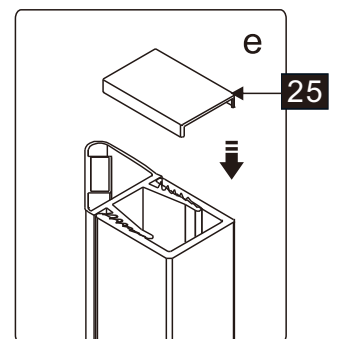

This product is heavy and will require two people to install.