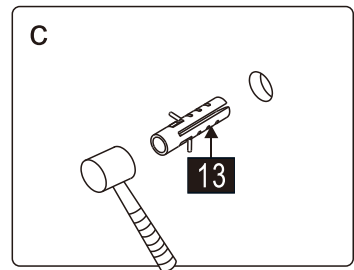

## ■ Installation

Please read these instructions carefully before start of installation.

The wall post has up to 20mm of adjustment for out of true wall situations.

**Ensure that the shower tray is fitted level and that after assembly of enclosure there is a full and continuous bead of sealant between the top of the shower tray and the title joint.**

## Tools required

This product is heavy and will require two people to install.

- |               |               |                 |     |     |              |     |       |              |     |     |     |       |
|---------------|---------------|-----------------|-----|-----|--------------|-----|-------|--------------|-----|-----|-----|-------|
| ①x1<br>ST4X30 | ②x1           | ③x1             | ④x1 | ⑤x2 | ⑥x1          | ⑦x1 | ⑧x1+1 | ⑨x1          | ⑩x1 | ⑪x4 | ⑫x1 | ⑬x5+4 |
| ⑭x1           | ⑮x4<br>ST4X10 | ⑯x4+4<br>ST4X35 | ⑰x1 | ⑱x1 | ⑲x1<br>2.8mm | ⑳x4 | ㉑x4   | ㉒x1<br>4.0mm | ㉓x8 | ㉔x1 | ㉕x1 | ㉖x1   |
| ㉗x1           |               |                 |     |     |              |     |       |              |     |     |     |       |

This product is heavy and will require two people to install.

This product is heavy and will require two people to install.

This product is heavy and will require two people to install.

This product is heavy and will require two people to install.