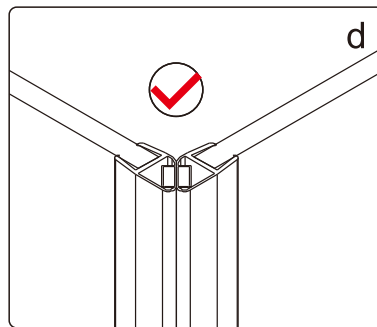

This product is heavy and will require two people to install.