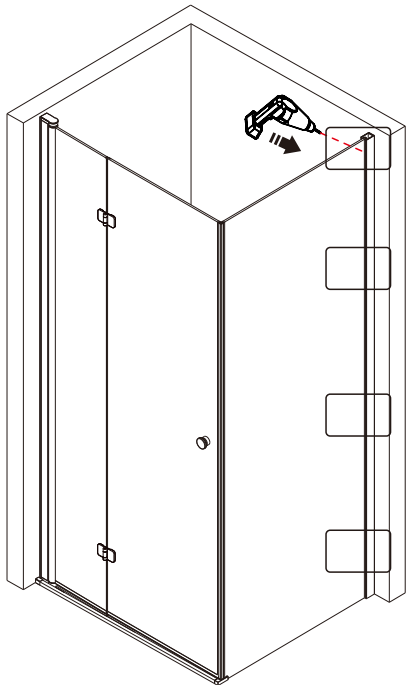

## ■ Installation

Please read these instructions carefully before start of installation.

The wall post has up to 20mm of adjustment for out of true wall situations.

**Ensure that the shower tray is fitted level and that after assembly of enclosure there is a full and continuous bead of sealant between the top of the shower tray and the title joint.**

Special care should be taken when drilling walls to avoid hidden pipes or electrical cables.

Note: This product is heavy and will require two people to install.

Please remove protective film from aluminium profiles before installation.

## ■ Shower Tray Installation

The shower tray must be sited against a structural wall.

Water proof walling or tiling should be fitted so that it sits on the top of the tray rim.

This product is heavy and will require two people to install.

This product is heavy and will require two people to install.

This product is heavy and will require two people to install.

This product is heavy and will require two people to install.