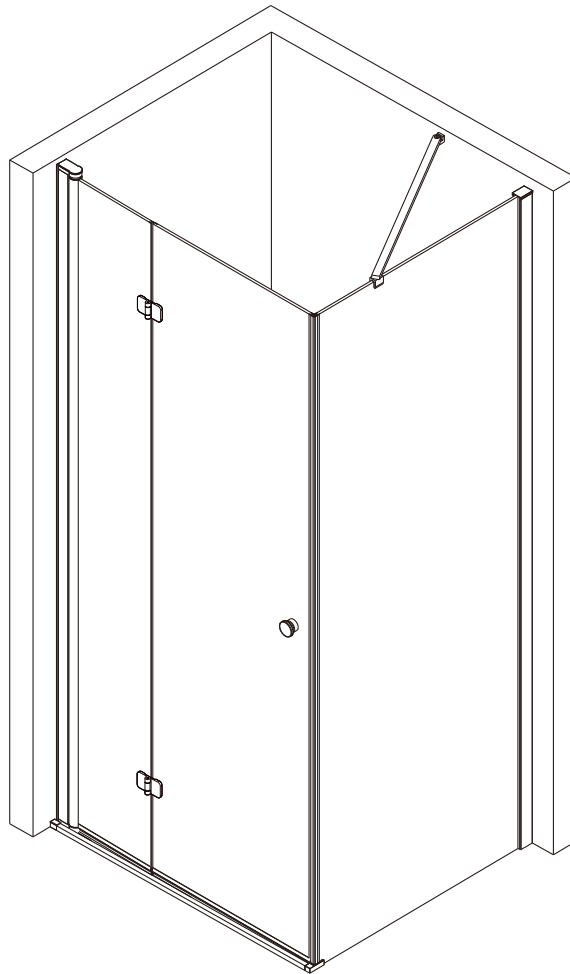

## ■ Installation

Please read these instructions carefully before start of installation.

The wall post has up to 20mm of adjustment for out of true wall situations.

**Ensure that the shower tray is fitted level and that after assembly of enclosure there is a full and continuous bead of sealant between the top of the shower tray and the title joint.**

## ■ Shower Tray Installation

The shower tray must be sited against a structural wall.

Water proof walling or tiling should be fitted so that it sits on the top of the tray rim.

This product is heavy and will require two people to install.

This product is heavy and will require two people to install.

Installation instructions

ECO-O-AS-FIX-C-Cr

- |              |     |              |     |               |     |                 |     |     |     |               |               |     |
|--------------|-----|--------------|-----|---------------|-----|-----------------|-----|-----|-----|---------------|---------------|-----|
| ①x1<br>M6X14 | ②x1 | ③x1          | ④x1 | ⑤x1           | ⑥x1 | ⑦x1<br>ST3.5X30 | ⑧x1 | ⑨x4 | ⑩x6 | ⑪x4<br>ST4X30 | ⑫x4<br>ST4X10 | ⑬x4 |
| ⑭x1          | ⑮x1 | ⑯x1<br>4.0mm | ⑰x1 | ⑱x1<br>ST4X30 | ⑲x1 | ⑳x1<br>2.8mm    |     |     |     |               |               |     |