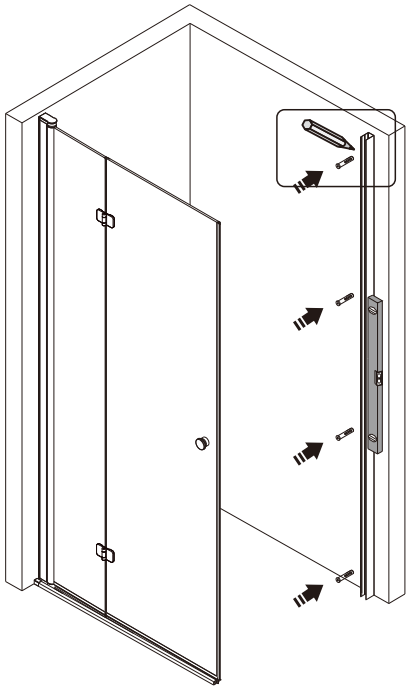

## ■ Installation

Please read these instructions carefully before start of installation.

The wall post has up to 20mm of adjustment for out of true wall situations.

**Ensure that the shower tray is fitted level and that after assembly of enclosure there is a full and continuous bead of sealant between the top of the shower tray and the title joint.**

## ■ Shower Tray Installation

The shower tray must be sited against a structural wall.

Water proof walling or tiling should be fitted so that it sits on the top of the tray rim.

This product is heavy and will require two people to install.

This product is heavy and will require two people to install.

Installation instructions

ECO-O-AS-FIX-C-Cr

- |              |     |              |     |               |     |                 |     |     |     |               |               |     |
|--------------|-----|--------------|-----|---------------|-----|-----------------|-----|-----|-----|---------------|---------------|-----|
| ①x1<br>M6X14 | ②x1 | ③x1          | ④x1 | ⑤x1           | ⑥x1 | ⑦x1<br>ST3.5X30 | ⑧x1 | ⑨x4 | ⑩x6 | ⑪x4<br>ST4X30 | ⑫x4<br>ST4X10 | ⑬x4 |
| ⑭x1          | ⑮x1 | ⑯x1<br>4.0mm | ⑰x1 | ⑱x1<br>ST4X30 | ⑲x1 | ⑳x1<br>2.8mm    |     |     |     |               |               |     |

This product is heavy and will require two people to install.

This product is heavy and will require two people to install.

This product is heavy and will require two people to install.

This product is heavy and will require two people to install.