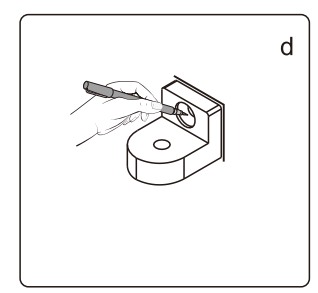

## ■ Installation

Please read these instructions carefully before start of installation.

The wall post has up to 20mm of adjustment for out of true wall situations.

**Ensure that the shower tray is fitted level and that after assembly of enclosure there is a full and continuous bead of sealant between the top of the shower tray and the title joint.**

This product is heavy and will require two people to install.

This product is heavy and will require two people to install.

Installation instructions

ECO-O-AS-FIX-C-Cr

- |              |     |              |     |               |     |                 |     |     |     |               |               |     |
|--------------|-----|--------------|-----|---------------|-----|-----------------|-----|-----|-----|---------------|---------------|-----|
| ①x1<br>M6X14 | ②x1 | ③x1          | ④x1 | ⑤x1           | ⑥x1 | ⑦x1<br>ST3.5X30 | ⑧x1 | ⑨x4 | ⑩x6 | ⑪x4<br>ST4X30 | ⑫x4<br>ST4X10 | ⑬x4 |
| ⑭x1          | ⑮x1 | ⑯x1<br>4.0mm | ⑰x1 | ⑱x1<br>ST4X30 | ⑲x1 | ⑳x1<br>2.8mm    |     |     |     |               |               |     |

This product is heavy and will require two people to install.

This product is heavy and will require two people to install.

This product is heavy and will require two people to install.

This product is heavy and will require two people to install.