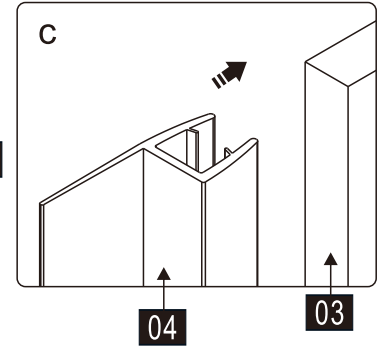

## ■ Installation

Please read these instructions carefully before start of installation.

The wall post has up to 20mm of adjustment for out of true wall situations.

**Ensure that the shower tray is fitted level and that after assembly of enclosure there is a full and continuous bead of sealant between the top of the shower tray and the title joint.**

This product is heavy and will require two people to install.

This product is heavy and will require two people to install.

Installation instructions

ECO-O-AS-FIX-C-Cr

- |              |     |              |     |               |     |                 |     |     |     |               |               |     |
|--------------|-----|--------------|-----|---------------|-----|-----------------|-----|-----|-----|---------------|---------------|-----|
| ①x1<br>M6X14 | ②x1 | ③x1          | ④x1 | ⑤x1           | ⑥x1 | ⑦x1<br>ST3.5X30 | ⑧x1 | ⑨x4 | ⑩x6 | ⑪x4<br>ST4X30 | ⑫x4<br>ST4X10 | ⑬x4 |
| ⑭x1          | ⑮x1 | ⑯x1<br>4.0mm | ⑰x1 | ⑱x1<br>ST4X30 | ⑲x1 | ⑳x1<br>2.8mm    |     |     |     |               |               |     |