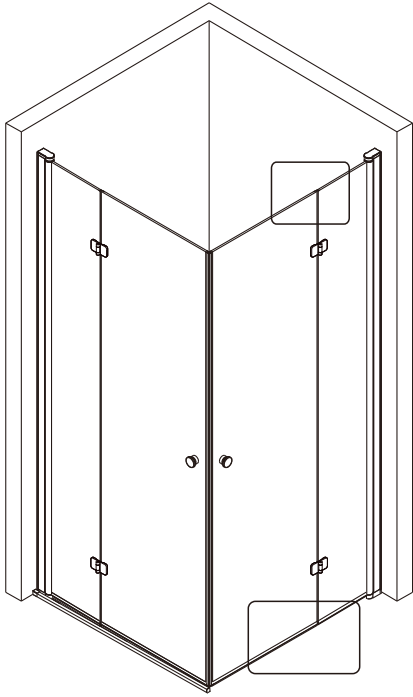

## ■ Installation

Please read these instructions carefully before start of installation.

The wall post has up to 20mm of adjustment for out of true wall situations.

**Ensure that the shower tray is fitted level and that after assembly of enclosure there is a full and continuous bead of sealant between the top of the shower tray and the title joint.**

## ■ Shower Tray Installation

The shower tray must be sited against a structural wall.

Water proof walling or tiling should be fitted so that it sits on the top of the tray rim.

This product is heavy and will require two people to install.

This product is heavy and will require two people to install.

Installation instructions

ECO-O-AS-FIX-C-Cr

- |              |     |              |     |               |     |                 |     |     |     |               |               |     |
|--------------|-----|--------------|-----|---------------|-----|-----------------|-----|-----|-----|---------------|---------------|-----|
| ①x1<br>M6X14 | ②x1 | ③x1          | ④x1 | ⑤x1           | ⑥x1 | ⑦x1<br>ST3.5X30 | ⑧x1 | ⑨x4 | ⑩x6 | ⑪x4<br>ST4X30 | ⑫x4<br>ST4X10 | ⑬x4 |
| ⑭x1          | ⑮x1 | ⑯x1<br>4.0mm | ⑰x1 | ⑱x1<br>ST4X30 | ⑲x1 | ⑳x1<br>2.8mm    |     |     |     |               |               |     |