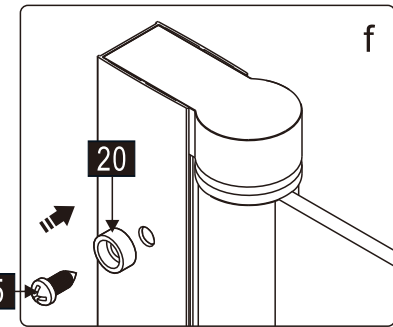

This product is heavy and will require two people to install.