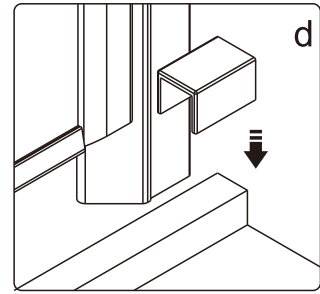

This product is heavy and will require two people to install.