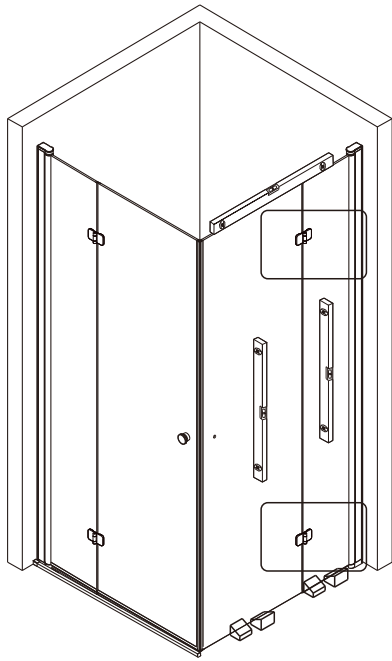

This product is heavy and will require two people to install.