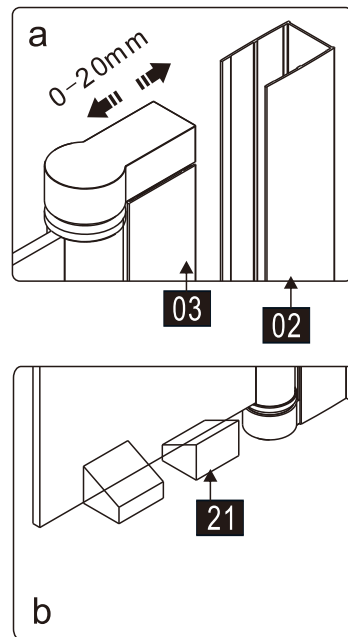

This product is heavy and will require two people to install.