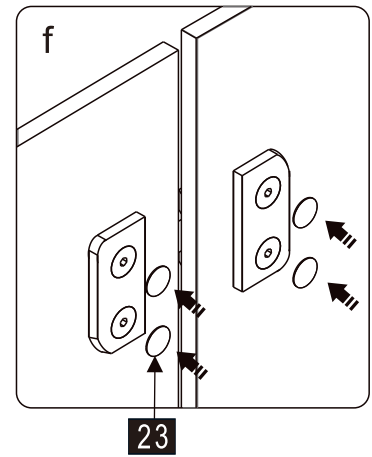

## ■ Installation

Please read these instructions carefully before start of installation.

The wall post has up to 20mm of adjustment for out of true wall situations.

**Ensure that the shower tray is fitted level and that after assembly of enclosure there is a full and continuous bead of sealant between the top of the shower tray and the title joint.**

## Tools required

This product is heavy and will require two people to install.

- |               |               |                 |     |     |              |     |       |              |     |     |     |       |
|---------------|---------------|-----------------|-----|-----|--------------|-----|-------|--------------|-----|-----|-----|-------|
| ①x1<br>ST4X30 | ②x1           | ③x1             | ④x1 | ⑤x2 | ⑥x1          | ⑦x1 | ⑧x1+1 | ⑨x1          | ⑩x1 | ⑪x4 | ⑫x1 | ⑬x5+4 |
| ⑭x1           | ⑮x4<br>ST4X10 | ⑯x4+4<br>ST4X35 | ⑰x1 | ⑱x1 | ⑲x1<br>2.8mm | ⑳x4 | ㉑x4   | ㉒x1<br>4.0mm | ㉓x8 | ㉔x1 | ㉕x1 | ㉖x1   |
| ㉗x1           |               |                 |     |     |              |     |       |              |     |     |     |       |

This product is heavy and will require two people to install.

This product is heavy and will require two people to install.

This product is heavy and will require two people to install.

This product is heavy and will require two people to install.