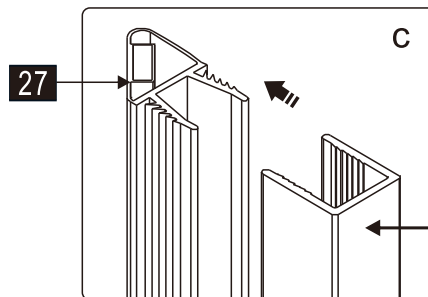

This product is heavy and will require two people to install.