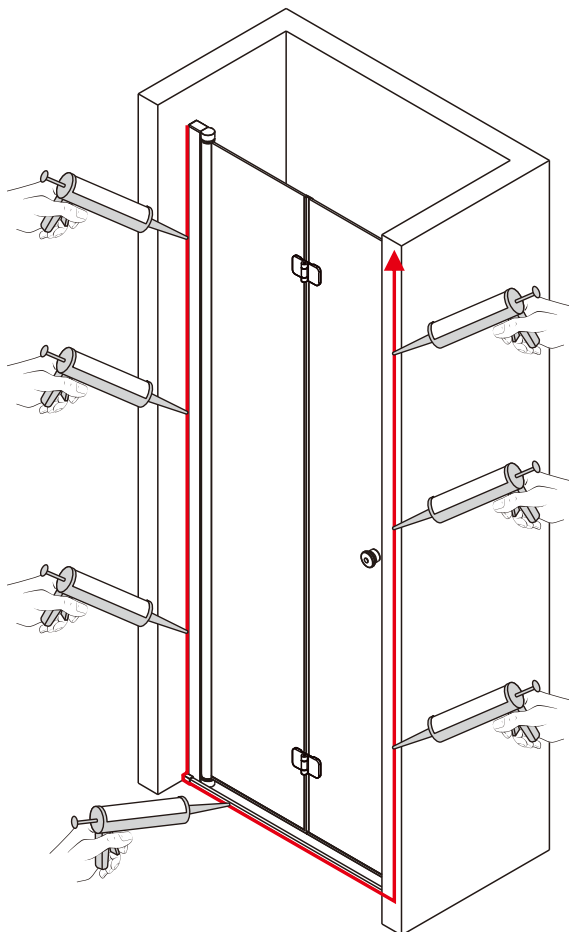

## ■ Installation

Please read these instructions carefully before start of installation.

The wall post has up to 20mm of adjustment for out of true wall situations.

**Ensure that the shower tray is fitted level and that after assembly of enclosure there is a full and continuous bead of sealant between the top of the shower tray and the title joint.**

## ■ Shower Tray Installation

The shower tray must be sited against a structural wall.

Water proof walling or tiling should be fitted so that it sits on the top of the tray rim.

## Tools required

This product is heavy and will require two people to install.

- |               |               |                 |     |     |              |     |       |              |     |     |     |       |
|---------------|---------------|-----------------|-----|-----|--------------|-----|-------|--------------|-----|-----|-----|-------|
| ①x1<br>ST4X30 | ②x1           | ③x1             | ④x1 | ⑤x2 | ⑥x1          | ⑦x1 | ⑧x1+1 | ⑨x1          | ⑩x1 | ⑪x4 | ⑫x1 | ⑬x5+4 |
| ⑭x1           | ⑮x4<br>ST4X10 | ⑯x4+4<br>ST4X35 | ⑰x1 | ⑱x1 | ⑲x1<br>2.8mm | ⑳x4 | ㉑x4   | ㉒x1<br>4.0mm | ㉓x8 | ㉔x1 | ㉕x1 | ㉖x1   |
| ㉗x1           |               |                 |     |     |              |     |       |              |     |     |     |       |

This product is heavy and will require two people to install.

This product is heavy and will require two people to install.

This product is heavy and will require two people to install.

This product is heavy and will require two people to install.