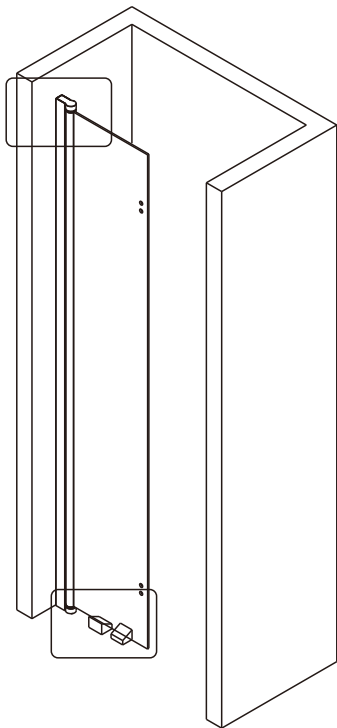

This product is heavy and will require two people to install.