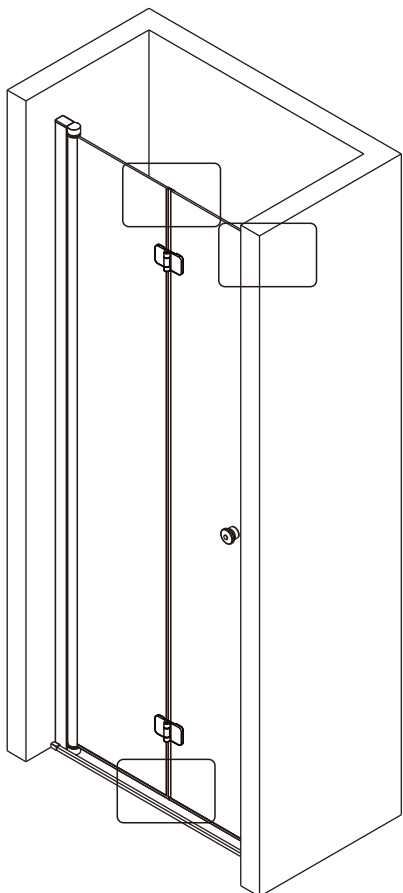

This product is heavy and will require two people to install.