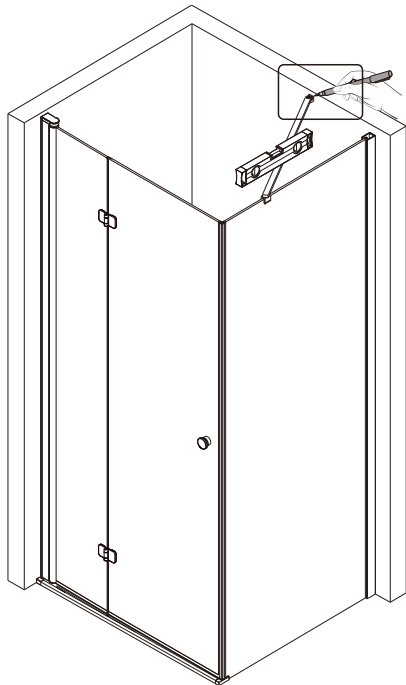

## ■ Installation

Please read these instructions carefully before start of installation.

The wall post has up to 20mm of adjustment for out of true wall situations.

**Ensure that the shower tray is fitted level and that after assembly of enclosure there is a full and continuous bead of sealant between the top of the shower tray and the title joint.**

## ■ Shower Tray Installation

The shower tray must be sited against a structural wall.

Water proof walling or tiling should be fitted so that it sits on the top of the tray rim.

This product is heavy and will require two people to install.

This product is heavy and will require two people to install.

Installation instructions

ECO-O-AS-FIX-C-Cr

- |              |     |              |     |               |     |                 |     |     |     |               |               |     |
|--------------|-----|--------------|-----|---------------|-----|-----------------|-----|-----|-----|---------------|---------------|-----|
| ①x1<br>M6X14 | ②x1 | ③x1          | ④x1 | ⑤x1           | ⑥x1 | ⑦x1<br>ST3.5X30 | ⑧x1 | ⑨x4 | ⑩x6 | ⑪x4<br>ST4X30 | ⑫x4<br>ST4X10 | ⑬x4 |
| ⑭x1          | ⑮x1 | ⑯x1<br>4.0mm | ⑰x1 | ⑱x1<br>ST4X30 | ⑲x1 | ⑳x1<br>2.8mm    |     |     |     |               |               |     |

This product is heavy and will require two people to install.

This product is heavy and will require two people to install.

This product is heavy and will require two people to install.

This product is heavy and will require two people to install.