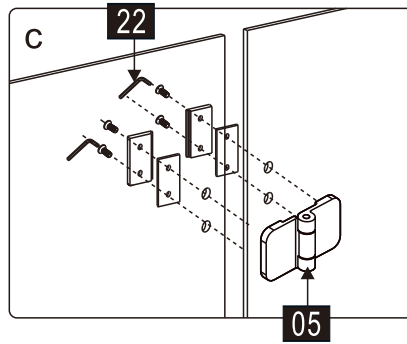

This product is heavy and will require two people to install.