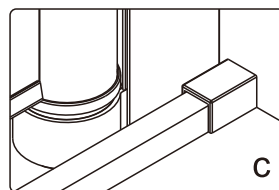

## ■ Installation

Please read these instructions carefully before start of installation.

The wall post has up to 20mm of adjustment for out of true wall situations.

**Ensure that the shower tray is fitted level and that after assembly of enclosure there is a full and continuous bead of sealant between the top of the shower tray and the title joint.**

This product is heavy and will require two people to install.

This product is heavy and will require two people to install.

Installation instructions

ECO-O-AS-FIX-C-Cr

- |              |     |              |     |               |     |                 |     |     |     |               |               |     |
|--------------|-----|--------------|-----|---------------|-----|-----------------|-----|-----|-----|---------------|---------------|-----|
| ①x1<br>M6X14 | ②x1 | ③x1          | ④x1 | ⑤x1           | ⑥x1 | ⑦x1<br>ST3.5X30 | ⑧x1 | ⑨x4 | ⑩x6 | ⑪x4<br>ST4X30 | ⑫x4<br>ST4X10 | ⑬x4 |
| ⑭x1          | ⑮x1 | ⑯x1<br>4.0mm | ⑰x1 | ⑱x1<br>ST4X30 | ⑲x1 | ⑳x1<br>2.8mm    |     |     |     |               |               |     |