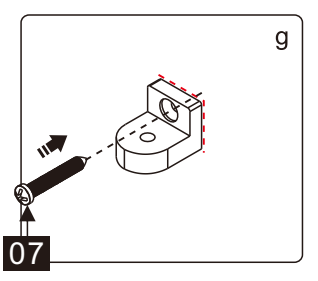

## ■ Installation

Please read these instructions carefully before start of installation.

The wall post has up to 20mm of adjustment for out of true wall situations.

**Ensure that the shower tray is fitted level and that after assembly of enclosure there is a full and continuous bead of sealant between the top of the shower tray and the title joint.**

This product is heavy and will require two people to install.

This product is heavy and will require two people to install.

Installation instructions

ECO-O-AS-FIX-C-Cr

- |              |     |              |     |               |     |                 |     |     |     |               |               |     |
|--------------|-----|--------------|-----|---------------|-----|-----------------|-----|-----|-----|---------------|---------------|-----|
| ①x1<br>M6X14 | ②x1 | ③x1          | ④x1 | ⑤x1           | ⑥x1 | ⑦x1<br>ST3.5X30 | ⑧x1 | ⑨x4 | ⑩x6 | ⑪x4<br>ST4X30 | ⑫x4<br>ST4X10 | ⑬x4 |
| ⑭x1          | ⑮x1 | ⑯x1<br>4.0mm | ⑰x1 | ⑱x1<br>ST4X30 | ⑲x1 | ⑳x1<br>2.8mm    |     |     |     |               |               |     |

This product is heavy and will require two people to install.

This product is heavy and will require two people to install.

This product is heavy and will require two people to install.

This product is heavy and will require two people to install.