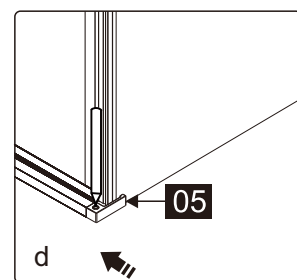

This product is heavy and will require two people to install.