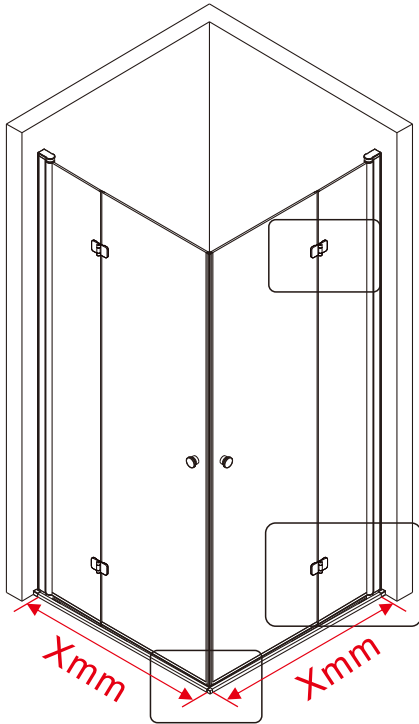

This product is heavy and will require two people to install.