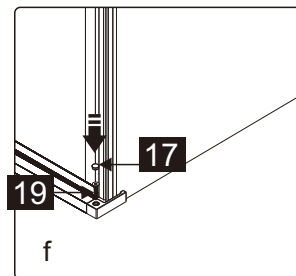

This product is heavy and will require two people to install.