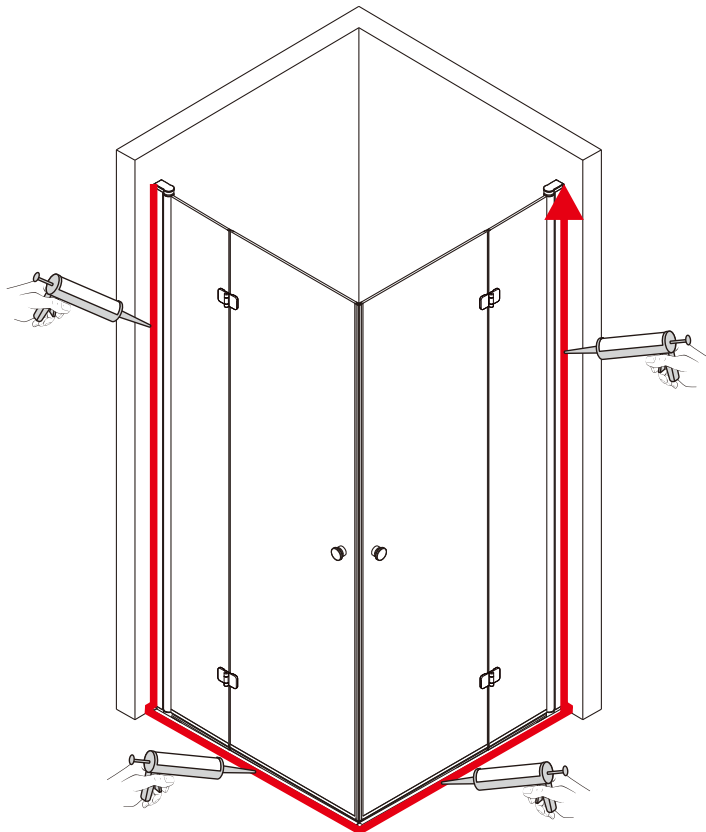

## ■ Installation

Please read these instructions carefully before start of installation.

The wall post has up to 20mm of adjustment for out of true wall situations.

**Ensure that the shower tray is fitted level and that after assembly of enclosure there is a full and continuous bead of sealant between the top of the shower tray and the title joint.**

## ■ Shower Tray Installation

The shower tray must be sited against a structural wall.

Water proof walling or tiling should be fitted so that it sits on the top of the tray rim.

This product is heavy and will require two people to install.

Installation instructions

ECO-O-ASH-2-C-Cr

This product is heavy and will require two people to install.

This product is heavy and will require two people to install.

This product is heavy and will require two people to install.

This product is heavy and will require two people to install.

Installation instructions

ECO-O-AS-FIX-C-Cr

- |              |     |              |     |               |     |                 |     |     |     |               |               |     |
|--------------|-----|--------------|-----|---------------|-----|-----------------|-----|-----|-----|---------------|---------------|-----|
| ①x1<br>M6X14 | ②x1 | ③x1          | ④x1 | ⑤x1           | ⑥x1 | ⑦x1<br>ST3.5X30 | ⑧x1 | ⑨x4 | ⑩x6 | ⑪x4<br>ST4X30 | ⑫x4<br>ST4X10 | ⑬x4 |
| ⑭x1          | ⑮x1 | ⑯x1<br>4.0mm | ⑰x1 | ⑱x1<br>ST4X30 | ⑲x1 | ⑳x1<br>2.8mm    |     |     |     |               |               |     |