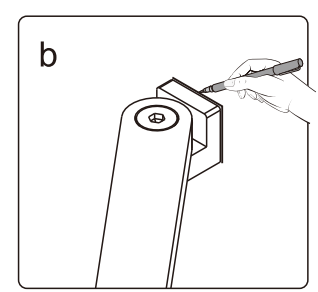

## ■ Installation

Please read these instructions carefully before start of installation.

The wall post has up to 20mm of adjustment for out of true wall situations.

**Ensure that the shower tray is fitted level and that after assembly of enclosure there is a full and continuous bead of sealant between the top of the shower tray and the title joint.**

This product is heavy and will require two people to install.

This product is heavy and will require two people to install.

Installation instructions

ECO-O-AS-FIX-C-Cr

- |              |     |              |     |               |     |                 |     |     |     |               |               |     |
|--------------|-----|--------------|-----|---------------|-----|-----------------|-----|-----|-----|---------------|---------------|-----|
| ①x1<br>M6X14 | ②x1 | ③x1          | ④x1 | ⑤x1           | ⑥x1 | ⑦x1<br>ST3.5X30 | ⑧x1 | ⑨x4 | ⑩x6 | ⑪x4<br>ST4X30 | ⑫x4<br>ST4X10 | ⑬x4 |
| ⑭x1          | ⑮x1 | ⑯x1<br>4.0mm | ⑰x1 | ⑱x1<br>ST4X30 | ⑲x1 | ⑳x1<br>2.8mm    |     |     |     |               |               |     |

This product is heavy and will require two people to install.

This product is heavy and will require two people to install.

This product is heavy and will require two people to install.

This product is heavy and will require two people to install.