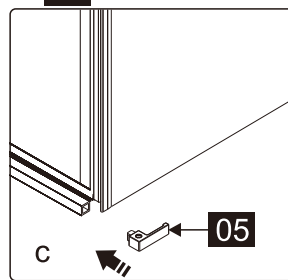

This product is heavy and will require two people to install.