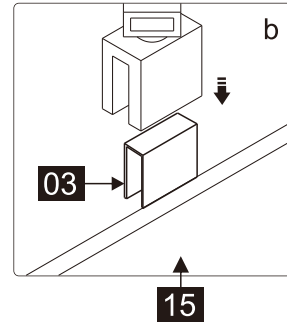

This product is heavy and will require two people to install.