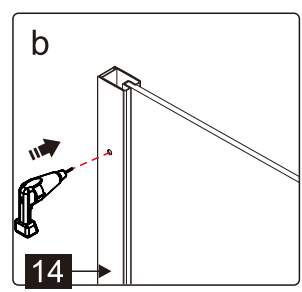

## ■ Installation

Please read these instructions carefully before start of installation.

The wall post has up to 20mm of adjustment for out of true wall situations.

**Ensure that the shower tray is fitted level and that after assembly of enclosure there is a full and continuous bead of sealant between the top of the shower tray and the title joint.**

This product is heavy and will require two people to install.

This product is heavy and will require two people to install.

Installation instructions

ECO-O-AS-FIX-C-Cr

- |              |     |              |     |               |     |                 |     |     |     |               |               |     |
|--------------|-----|--------------|-----|---------------|-----|-----------------|-----|-----|-----|---------------|---------------|-----|
| ①x1<br>M6X14 | ②x1 | ③x1          | ④x1 | ⑤x1           | ⑥x1 | ⑦x1<br>ST3.5X30 | ⑧x1 | ⑨x4 | ⑩x6 | ⑪x4<br>ST4X30 | ⑫x4<br>ST4X10 | ⑬x4 |
| ⑭x1          | ⑮x1 | ⑯x1<br>4.0mm | ⑰x1 | ⑱x1<br>ST4X30 | ⑲x1 | ⑳x1<br>2.8mm    |     |     |     |               |               |     |

This product is heavy and will require two people to install.

This product is heavy and will require two people to install.

This product is heavy and will require two people to install.

This product is heavy and will require two people to install.