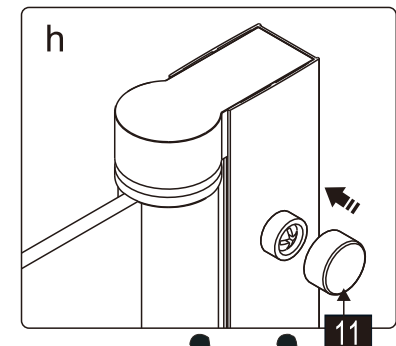

This product is heavy and will require two people to install.