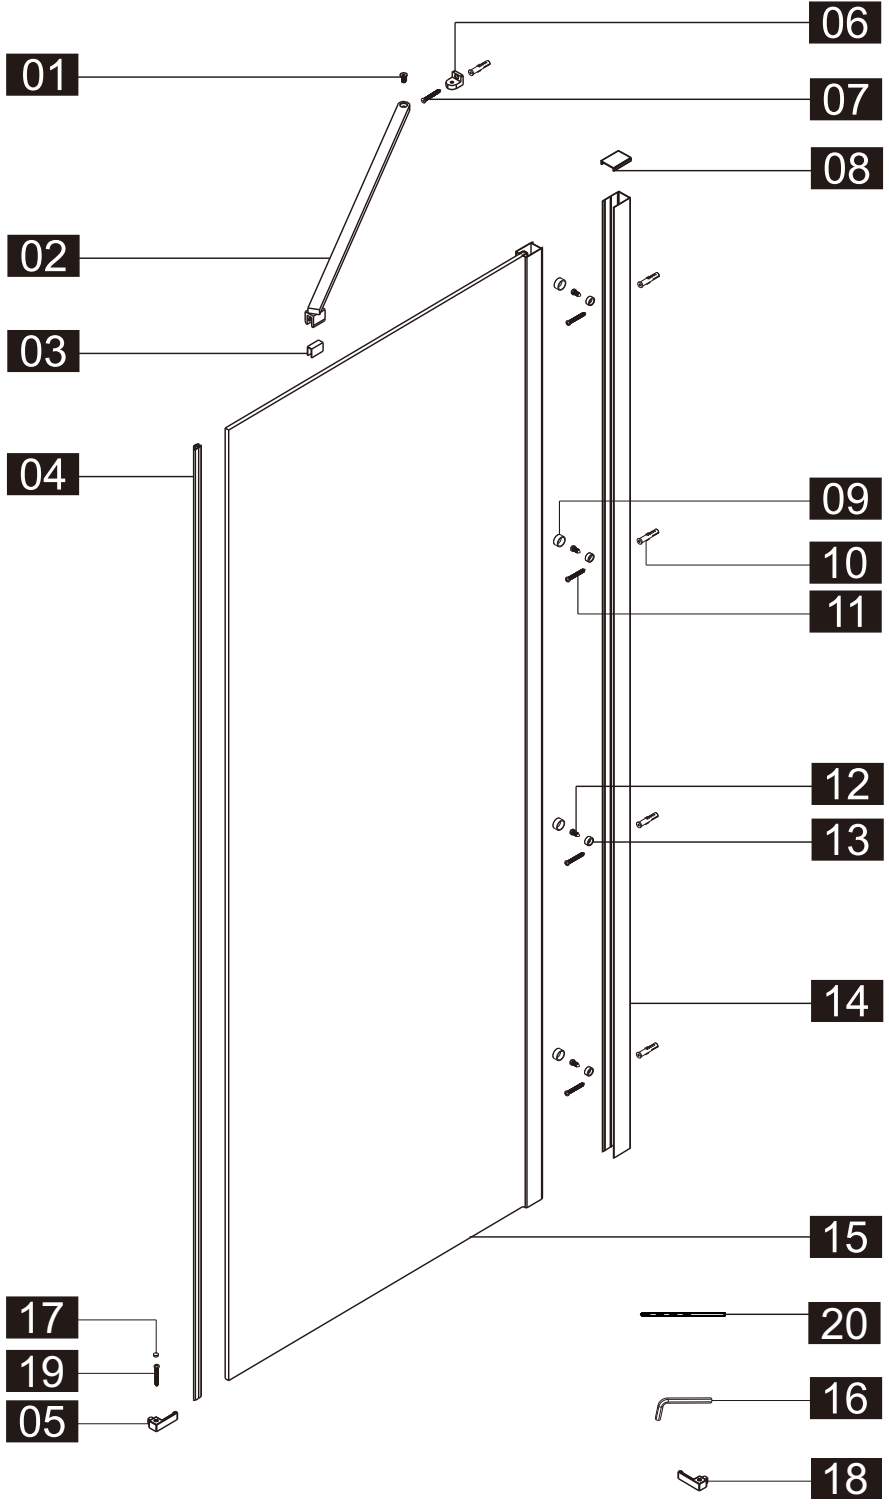

## ■ Installation

Please read these instructions carefully before start of installation.

The wall post has up to 20mm of adjustment for out of true wall situations.

**Ensure that the shower tray is fitted level and that after assembly of enclosure there is a full and continuous bead of sealant between the top of the shower tray and the title joint.**

## ■ Shower Tray Installation

The shower tray must be sited against a structural wall.

Water proof walling or tiling should be fitted so that it sits on the top of the tray rim.

This product is heavy and will require two people to install.

This product is heavy and will require two people to install.

Installation instructions

ECO-O-AS-FIX-C-Cr

- |              |     |              |     |               |     |                 |     |     |     |               |               |     |
|--------------|-----|--------------|-----|---------------|-----|-----------------|-----|-----|-----|---------------|---------------|-----|
| ①x1<br>M6X14 | ②x1 | ③x1          | ④x1 | ⑤x1           | ⑥x1 | ⑦x1<br>ST3.5X30 | ⑧x1 | ⑨x4 | ⑩x6 | ⑪x4<br>ST4X30 | ⑫x4<br>ST4X10 | ⑬x4 |
| ⑭x1          | ⑮x1 | ⑯x1<br>4.0mm | ⑰x1 | ⑱x1<br>ST4X30 | ⑲x1 | ⑳x1<br>2.8mm    |     |     |     |               |               |     |