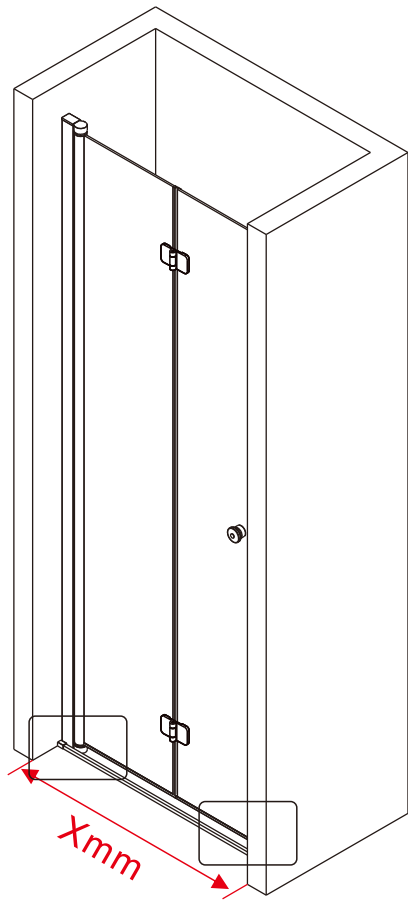

This product is heavy and will require two people to install.