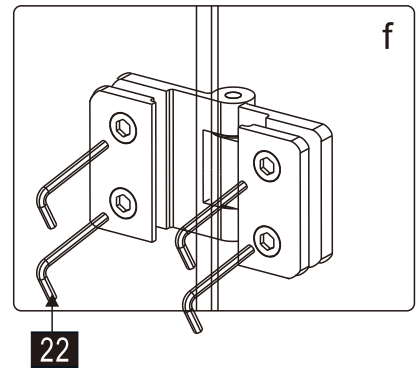

This product is heavy and will require two people to install.