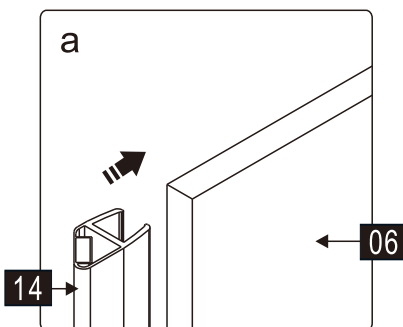

## ■ Installation

Please read these instructions carefully before start of installation.

The wall post has up to 20mm of adjustment for out of true wall situations.

**Ensure that the shower tray is fitted level and that after assembly of enclosure there is a full and continuous bead of sealant between the top of the shower tray and the title joint.**

This product is heavy and will require two people to install.

Installation instructions

ECO-O-ASH-2-C-Cr

This product is heavy and will require two people to install.

This product is heavy and will require two people to install.

This product is heavy and will require two people to install.

This product is heavy and will require two people to install.

Installation instructions

ECO-O-AS-FIX-C-Cr

- |              |     |              |     |               |     |                 |     |     |     |               |               |     |
|--------------|-----|--------------|-----|---------------|-----|-----------------|-----|-----|-----|---------------|---------------|-----|
| ①x1<br>M6X14 | ②x1 | ③x1          | ④x1 | ⑤x1           | ⑥x1 | ⑦x1<br>ST3.5X30 | ⑧x1 | ⑨x4 | ⑩x6 | ⑪x4<br>ST4X30 | ⑫x4<br>ST4X10 | ⑬x4 |
| ⑭x1          | ⑮x1 | ⑯x1<br>4.0mm | ⑰x1 | ⑱x1<br>ST4X30 | ⑲x1 | ⑳x1<br>2.8mm    |     |     |     |               |               |     |