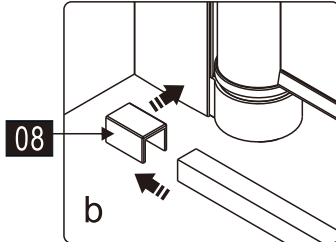

This product is heavy and will require two people to install.