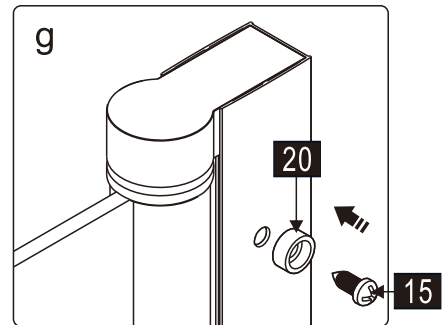

This product is heavy and will require two people to install.