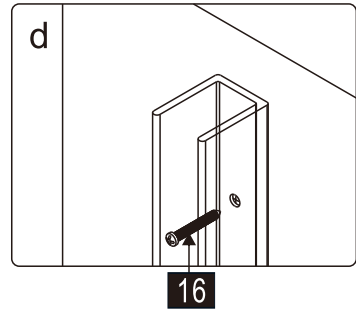

## ■ Installation

Please read these instructions carefully before start of installation.

The wall post has up to 20mm of adjustment for out of true wall situations.

**Ensure that the shower tray is fitted level and that after assembly of enclosure there is a full and continuous bead of sealant between the top of the shower tray and the title joint.**

## Tools required

This product is heavy and will require two people to install.

- |               |               |                 |     |     |              |     |       |              |     |     |     |       |
|---------------|---------------|-----------------|-----|-----|--------------|-----|-------|--------------|-----|-----|-----|-------|
| ①x1<br>ST4X30 | ②x1           | ③x1             | ④x1 | ⑤x2 | ⑥x1          | ⑦x1 | ⑧x1+1 | ⑨x1          | ⑩x1 | ⑪x4 | ⑫x1 | ⑬x5+4 |
| ⑭x1           | ⑮x4<br>ST4X10 | ⑯x4+4<br>ST4X35 | ⑰x1 | ⑱x1 | ⑲x1<br>2.8mm | ⑳x4 | ㉑x4   | ㉒x1<br>4.0mm | ㉓x8 | ㉔x1 | ㉕x1 | ㉖x1   |
| ㉗x1           |               |                 |     |     |              |     |       |              |     |     |     |       |

This product is heavy and will require two people to install.

This product is heavy and will require two people to install.

This product is heavy and will require two people to install.

This product is heavy and will require two people to install.