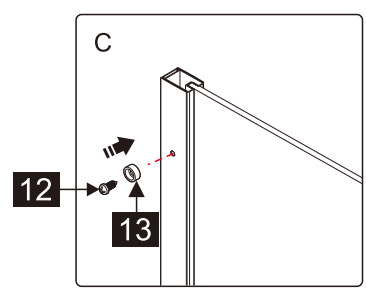

## ■ Installation

Please read these instructions carefully before start of installation.

The wall post has up to 20mm of adjustment for out of true wall situations.

**Ensure that the shower tray is fitted level and that after assembly of enclosure there is a full and continuous bead of sealant between the top of the shower tray and the title joint.**

This product is heavy and will require two people to install.

This product is heavy and will require two people to install.

Installation instructions

ECO-O-AS-FIX-C-Cr

- |              |     |              |     |               |     |                 |     |     |     |               |               |     |
|--------------|-----|--------------|-----|---------------|-----|-----------------|-----|-----|-----|---------------|---------------|-----|
| ①x1<br>M6X14 | ②x1 | ③x1          | ④x1 | ⑤x1           | ⑥x1 | ⑦x1<br>ST3.5X30 | ⑧x1 | ⑨x4 | ⑩x6 | ⑪x4<br>ST4X30 | ⑫x4<br>ST4X10 | ⑬x4 |
| ⑭x1          | ⑮x1 | ⑯x1<br>4.0mm | ⑰x1 | ⑱x1<br>ST4X30 | ⑲x1 | ⑳x1<br>2.8mm    |     |     |     |               |               |     |

This product is heavy and will require two people to install.

This product is heavy and will require two people to install.

This product is heavy and will require two people to install.

This product is heavy and will require two people to install.