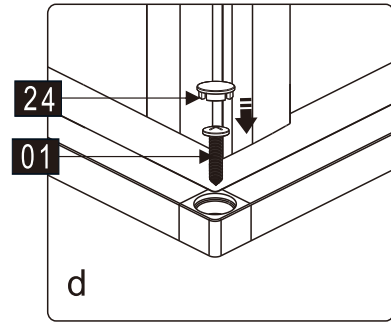

## ■ Installation

Please read these instructions carefully before start of installation.

The wall post has up to 20mm of adjustment for out of true wall situations.

**Ensure that the shower tray is fitted level and that after assembly of enclosure there is a full and continuous bead of sealant between the top of the shower tray and the title joint.**

This product is heavy and will require two people to install.

This product is heavy and will require two people to install.

Installation instructions

ECO-O-AS-FIX-C-Cr

- |              |     |              |     |               |     |                 |     |     |     |               |               |     |
|--------------|-----|--------------|-----|---------------|-----|-----------------|-----|-----|-----|---------------|---------------|-----|
| ①x1<br>M6X14 | ②x1 | ③x1          | ④x1 | ⑤x1           | ⑥x1 | ⑦x1<br>ST3.5X30 | ⑧x1 | ⑨x4 | ⑩x6 | ⑪x4<br>ST4X30 | ⑫x4<br>ST4X10 | ⑬x4 |
| ⑭x1          | ⑮x1 | ⑯x1<br>4.0mm | ⑰x1 | ⑱x1<br>ST4X30 | ⑲x1 | ⑳x1<br>2.8mm    |     |     |     |               |               |     |