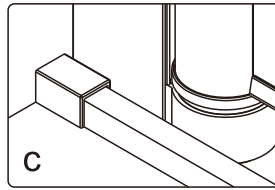

This product is heavy and will require two people to install.