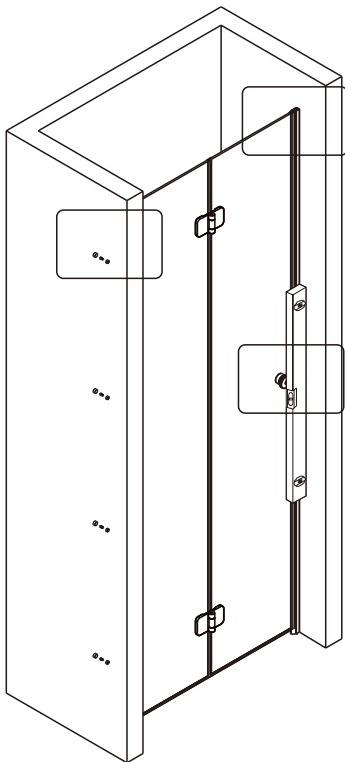

This product is heavy and will require two people to install.