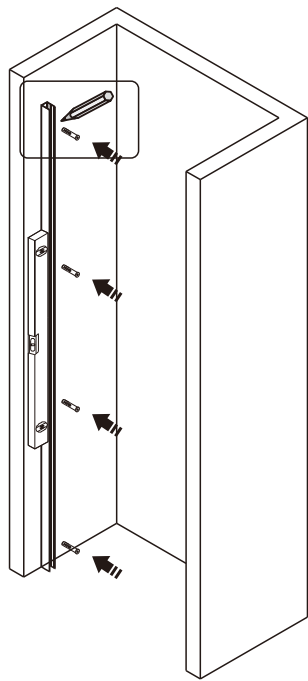

This product is heavy and will require two people to install.