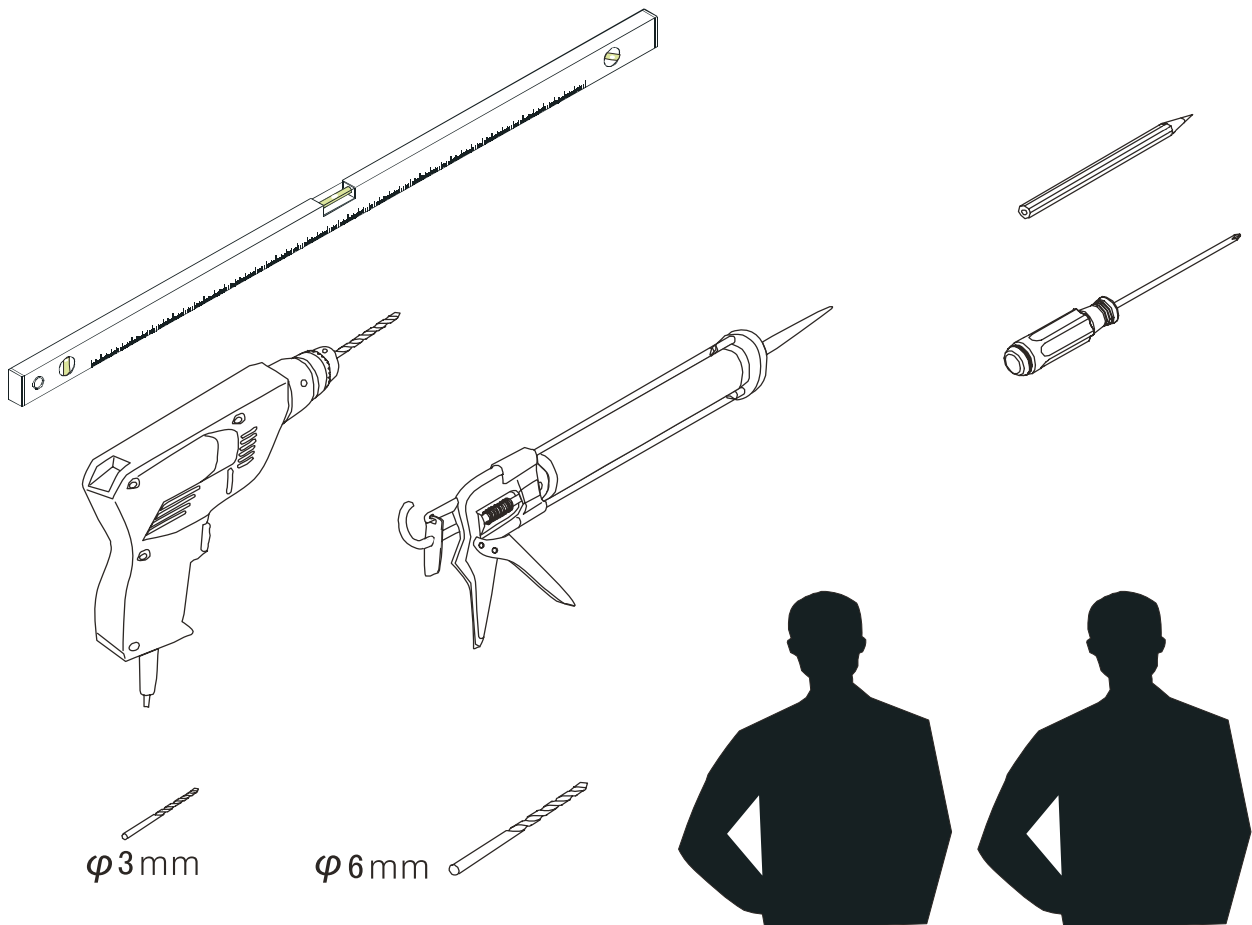

Note: Safety glass can not be re-worked.

■ Installation

Please read these instructions carefully before start of installation.

The wall post has up to 20mm of adjustment for out of true wall situations.

Ensure that the shower tray is fitted level and that after assembly of enclosure there is a full and continuous bead of sealant between the top of the shower tray and the title joint.

Special care should be taken when drilling walls to avoid hidden pipes or electrical cables.

Note: This product is heavy and will require two people to install.

Please remove protective film from aluminium profiles before installation.

■ Shower Tray Installation

The shower tray must be sited against a structural wall.

Water proof walling or tiling should be fitted so that it sits on the top of the tray rim.

■ Aftercare Instructions

After use, your shower should be cleaned with soap and water. This is particularly important in hard water districts where insoluble lime salts may be deposited and allowed to build up. Cleaners of a gritty or abrasive nature should not be used. Care should be taken to avoid contact with strong chemicals such as organic solvents and strippers.

Glass cleaners can be used but with caution, if in doubt contact the supplier of the cleaner in question.

Please keep these instructions for aftercare and customer service details.

Tools required

This product is heavy and will require two people to install.