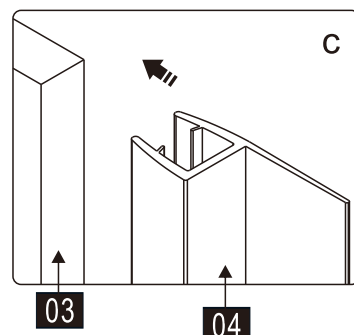

## ■ Installation

Please read these instructions carefully before start of installation.

The wall post has up to 20mm of adjustment for out of true wall situations.

**Ensure that the shower tray is fitted level and that after assembly of enclosure there is a full and continuous bead of sealant between the top of the shower tray and the title joint.**

## Tools required

This product is heavy and will require two people to install.

- |               |               |                 |     |     |              |     |       |              |     |     |     |       |
|---------------|---------------|-----------------|-----|-----|--------------|-----|-------|--------------|-----|-----|-----|-------|
| ①x1<br>ST4X30 | ②x1           | ③x1             | ④x1 | ⑤x2 | ⑥x1          | ⑦x1 | ⑧x1+1 | ⑨x1          | ⑩x1 | ⑪x4 | ⑫x1 | ⑬x5+4 |
| ⑭x1           | ⑮x4<br>ST4X10 | ⑯x4+4<br>ST4X35 | ⑰x1 | ⑱x1 | ⑲x1<br>2.8mm | ⑳x4 | ㉑x4   | ㉒x1<br>4.0mm | ㉓x8 | ㉔x1 | ㉕x1 | ㉖x1   |
| ㉗x1           |               |                 |     |     |              |     |       |              |     |     |     |       |

This product is heavy and will require two people to install.

This product is heavy and will require two people to install.

This product is heavy and will require two people to install.

This product is heavy and will require two people to install.