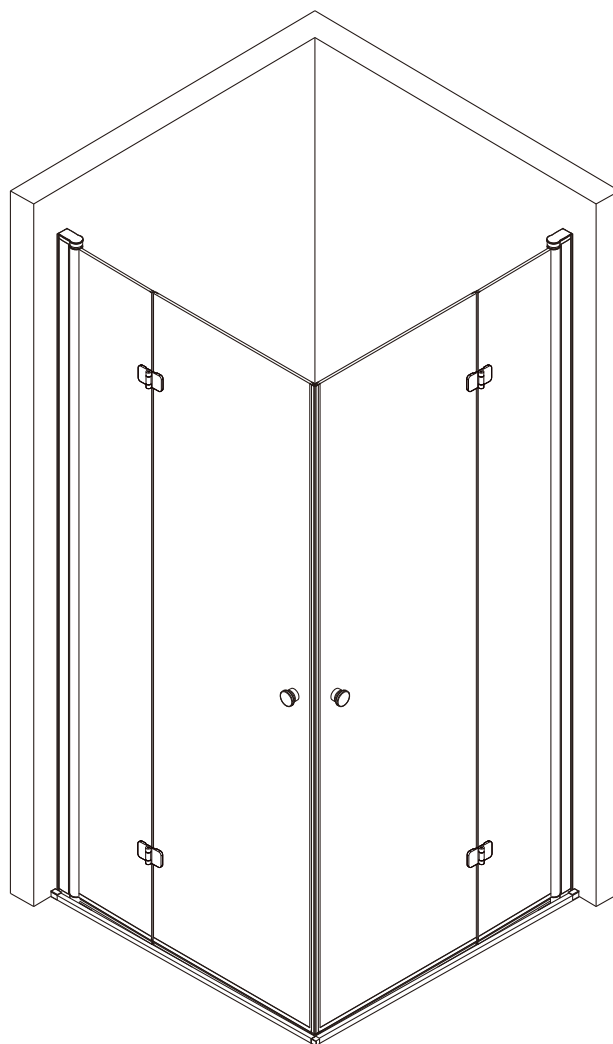

Installation instructions

ECO-O-ASH-2-C-Cr