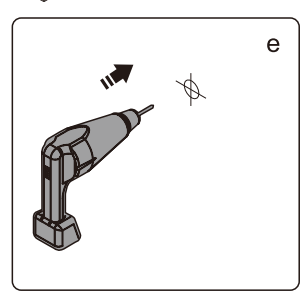

This product is heavy and will require two people to install.

This product is heavy and will require two people to install.

Installation instructions

ECO-O-AS-FIX-C-Cr

- |              |     |              |     |               |     |                 |     |     |     |               |               |     |
|--------------|-----|--------------|-----|---------------|-----|-----------------|-----|-----|-----|---------------|---------------|-----|
| ①x1<br>M6X14 | ②x1 | ③x1          | ④x1 | ⑤x1           | ⑥x1 | ⑦x1<br>ST3.5X30 | ⑧x1 | ⑨x4 | ⑩x6 | ⑪x4<br>ST4X30 | ⑫x4<br>ST4X10 | ⑬x4 |
| ⑭x1          | ⑮x1 | ⑯x1<br>4.0mm | ⑰x1 | ⑱x1<br>ST4X30 | ⑲x1 | ⑳x1<br>2.8mm    |     |     |     |               |               |     |

This product is heavy and will require two people to install.

This product is heavy and will require two people to install.

This product is heavy and will require two people to install.

This product is heavy and will require two people to install.