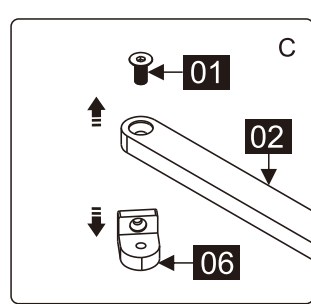

This product is heavy and will require two people to install.