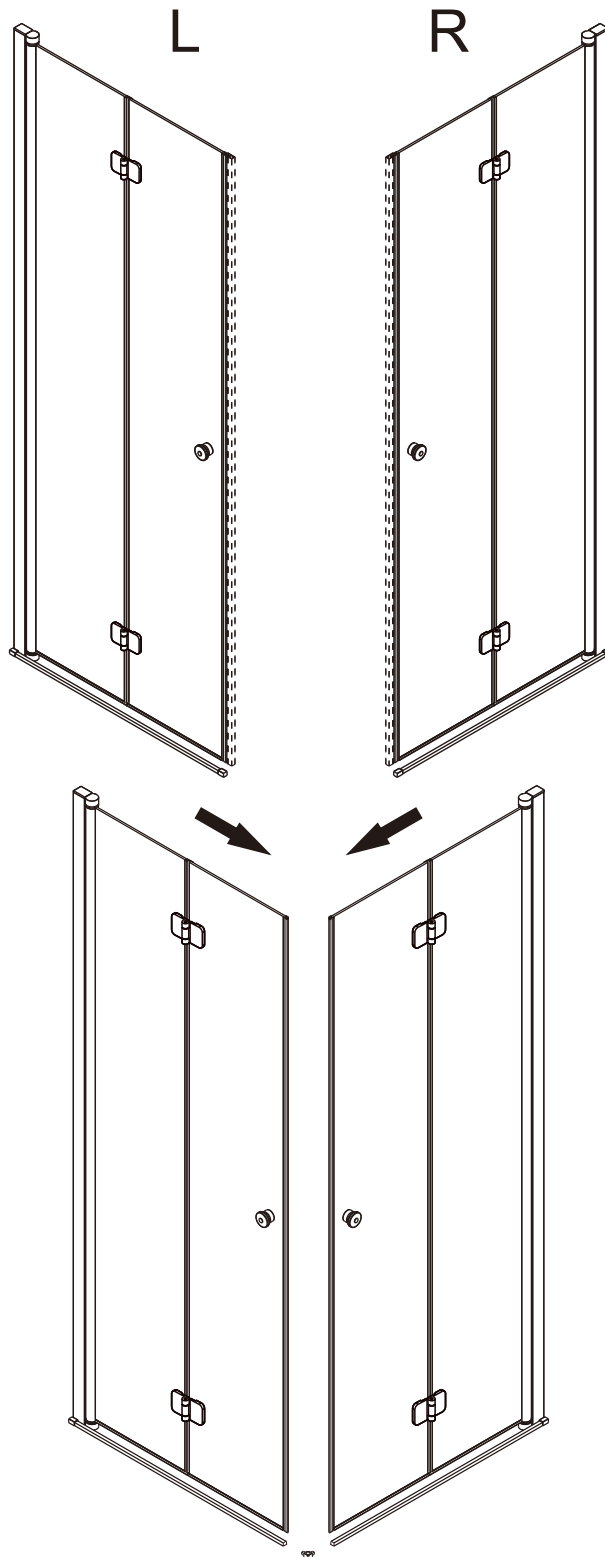

Installation instructions

ECO-O-40/40  
( For ECO-O-45/45 )  
ECO-O-50/50

## ■ Installation

Please read these instructions carefully before start of installation.

The wall post has up to 20mm of adjustment for out of true wall situations.

**Ensure that the shower tray is fitted level and that after assembly of enclosure there is a full and continuous bead of sealant between the top of the shower tray and the title joint.**

## ■ Shower Tray Installation

The shower tray must be sited against a structural wall.

Water proof walling or tiling should be fitted so that it sits on the top of the tray rim.