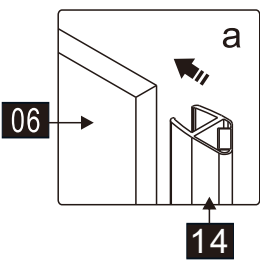

This product is heavy and will require two people to install.