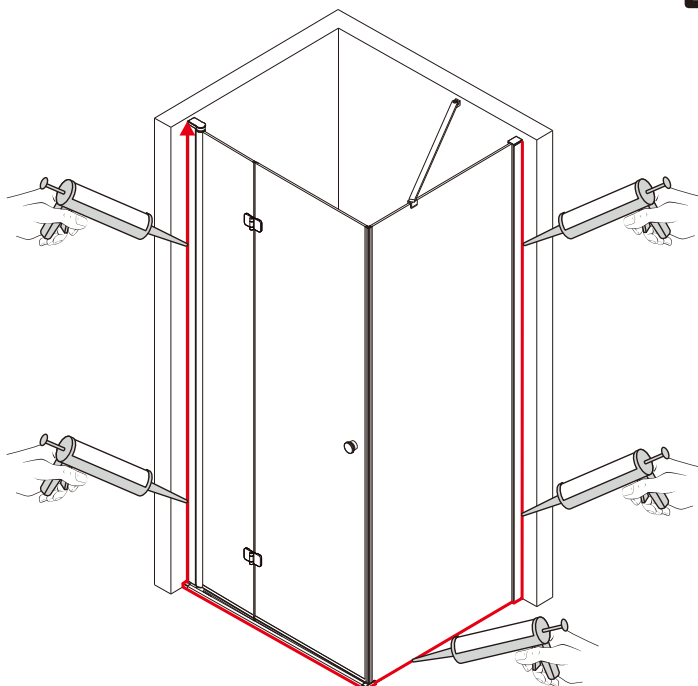

## ■ Installation

Please read these instructions carefully before start of installation.

The wall post has up to 20mm of adjustment for out of true wall situations.

**Ensure that the shower tray is fitted level and that after assembly of enclosure there is a full and continuous bead of sealant between the top of the shower tray and the title joint.**

## ■ Shower Tray Installation

The shower tray must be sited against a structural wall.

Water proof walling or tiling should be fitted so that it sits on the top of the tray rim.

This product is heavy and will require two people to install.

This product is heavy and will require two people to install.

Installation instructions

ECO-O-AS-FIX-C-Cr

- |              |     |              |     |               |     |                 |     |     |     |               |               |     |
|--------------|-----|--------------|-----|---------------|-----|-----------------|-----|-----|-----|---------------|---------------|-----|
| ①x1<br>M6X14 | ②x1 | ③x1          | ④x1 | ⑤x1           | ⑥x1 | ⑦x1<br>ST3.5X30 | ⑧x1 | ⑨x4 | ⑩x6 | ⑪x4<br>ST4X30 | ⑫x4<br>ST4X10 | ⑬x4 |
| ⑭x1          | ⑮x1 | ⑯x1<br>4.0mm | ⑰x1 | ⑱x1<br>ST4X30 | ⑲x1 | ⑳x1<br>2.8mm    |     |     |     |               |               |     |

This product is heavy and will require two people to install.

This product is heavy and will require two people to install.

This product is heavy and will require two people to install.

This product is heavy and will require two people to install.