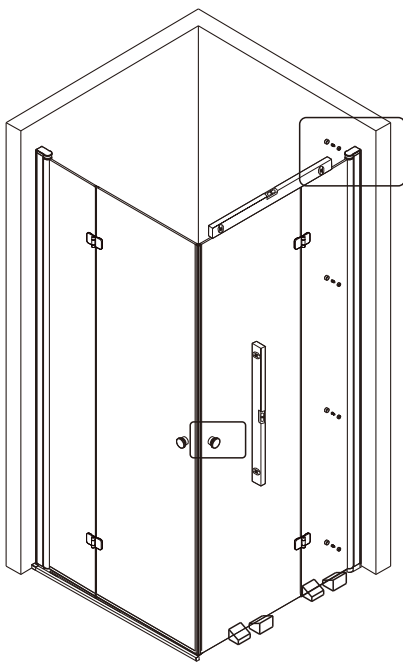

This product is heavy and will require two people to install.