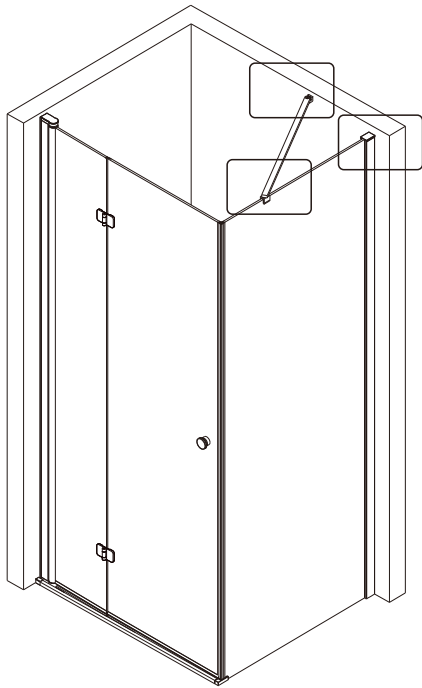

## ■ Installation

Please read these instructions carefully before start of installation.

The wall post has up to 20mm of adjustment for out of true wall situations.

**Ensure that the shower tray is fitted level and that after assembly of enclosure there is a full and continuous bead of sealant between the top of the shower tray and the title joint.**

## ■ Shower Tray Installation

The shower tray must be sited against a structural wall.

Water proof walling or tiling should be fitted so that it sits on the top of the tray rim.

This product is heavy and will require two people to install.

This product is heavy and will require two people to install.

Installation instructions

ECO-O-AS-FIX-C-Cr

- |              |     |              |     |               |     |                 |     |     |     |               |               |     |
|--------------|-----|--------------|-----|---------------|-----|-----------------|-----|-----|-----|---------------|---------------|-----|
| ①x1<br>M6X14 | ②x1 | ③x1          | ④x1 | ⑤x1           | ⑥x1 | ⑦x1<br>ST3.5X30 | ⑧x1 | ⑨x4 | ⑩x6 | ⑪x4<br>ST4X30 | ⑫x4<br>ST4X10 | ⑬x4 |
| ⑭x1          | ⑮x1 | ⑯x1<br>4.0mm | ⑰x1 | ⑱x1<br>ST4X30 | ⑲x1 | ⑳x1<br>2.8mm    |     |     |     |               |               |     |

This product is heavy and will require two people to install.

This product is heavy and will require two people to install.

This product is heavy and will require two people to install.

This product is heavy and will require two people to install.