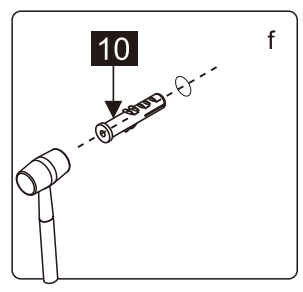

## ■ Installation

Please read these instructions carefully before start of installation.

The wall post has up to 20mm of adjustment for out of true wall situations.

**Ensure that the shower tray is fitted level and that after assembly of enclosure there is a full and continuous bead of sealant between the top of the shower tray and the title joint.**

This product is heavy and will require two people to install.

This product is heavy and will require two people to install.

Installation instructions

ECO-O-AS-FIX-C-Cr

- |              |     |              |     |               |     |                 |     |     |     |               |               |     |
|--------------|-----|--------------|-----|---------------|-----|-----------------|-----|-----|-----|---------------|---------------|-----|
| ①x1<br>M6X14 | ②x1 | ③x1          | ④x1 | ⑤x1           | ⑥x1 | ⑦x1<br>ST3.5X30 | ⑧x1 | ⑨x4 | ⑩x6 | ⑪x4<br>ST4X30 | ⑫x4<br>ST4X10 | ⑬x4 |
| ⑭x1          | ⑮x1 | ⑯x1<br>4.0mm | ⑰x1 | ⑱x1<br>ST4X30 | ⑲x1 | ⑳x1<br>2.8mm    |     |     |     |               |               |     |

This product is heavy and will require two people to install.

This product is heavy and will require two people to install.

This product is heavy and will require two people to install.

This product is heavy and will require two people to install.