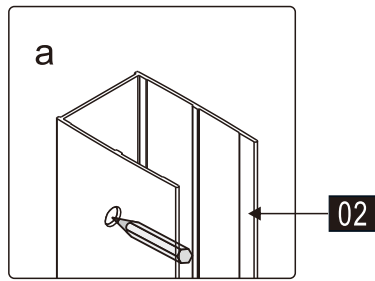

This product is heavy and will require two people to install.