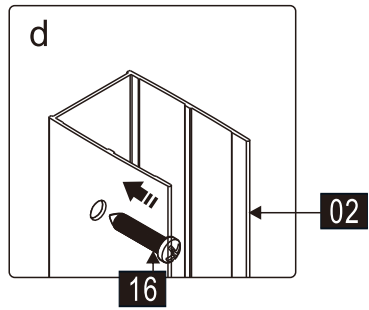

This product is heavy and will require two people to install.