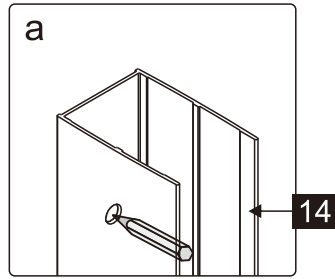

This product is heavy and will require two people to install.