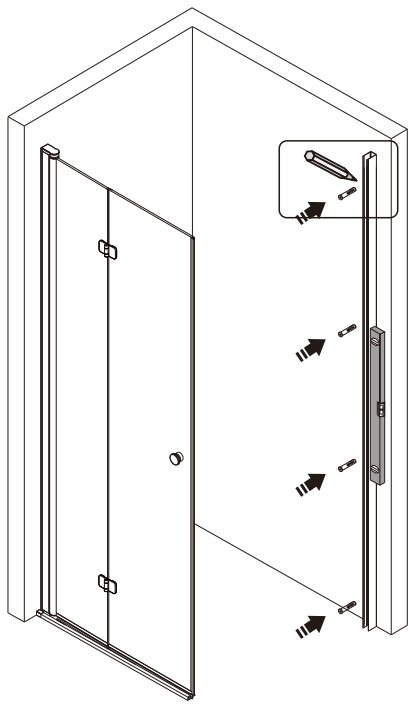

## ■ Installation

Please read these instructions carefully before start of installation.

The wall post has up to 20mm of adjustment for out of true wall situations.

**Ensure that the shower tray is fitted level and that after assembly of enclosure there is a full and continuous bead of sealant between the top of the shower tray and the title joint.**

## ■ Shower Tray Installation

The shower tray must be sited against a structural wall.

Water proof walling or tiling should be fitted so that it sits on the top of the tray rim.

This product is heavy and will require two people to install.

Installation instructions

ECO-O-ASH-2-C-Cr

This product is heavy and will require two people to install.

This product is heavy and will require two people to install.

This product is heavy and will require two people to install.

This product is heavy and will require two people to install.

Installation instructions

ECO-O-AS-FIX-C-Cr

- |              |     |              |     |               |     |                 |     |     |     |               |               |     |
|--------------|-----|--------------|-----|---------------|-----|-----------------|-----|-----|-----|---------------|---------------|-----|
| ①x1<br>M6X14 | ②x1 | ③x1          | ④x1 | ⑤x1           | ⑥x1 | ⑦x1<br>ST3.5X30 | ⑧x1 | ⑨x4 | ⑩x6 | ⑪x4<br>ST4X30 | ⑫x4<br>ST4X10 | ⑬x4 |
| ⑭x1          | ⑮x1 | ⑯x1<br>4.0mm | ⑰x1 | ⑱x1<br>ST4X30 | ⑲x1 | ⑳x1<br>2.8mm    |     |     |     |               |               |     |