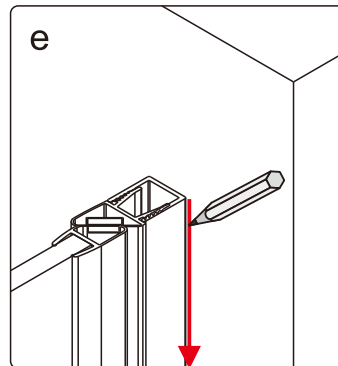

This product is heavy and will require two people to install.