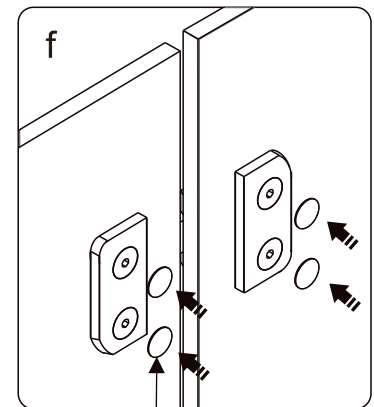

## ■ Installation

Please read these instructions carefully before start of installation.

The wall post has up to 20mm of adjustment for out of true wall situations.

**Ensure that the shower tray is fitted level and that after assembly of enclosure there is a full and continuous bead of sealant between the top of the shower tray and the title joint.**

This product is heavy and will require two people to install.

Installation instructions

ECO-O-ASH-2-C-Cr

This product is heavy and will require two people to install.

This product is heavy and will require two people to install.

This product is heavy and will require two people to install.

This product is heavy and will require two people to install.

Installation instructions

ECO-O-AS-FIX-C-Cr

- |              |     |              |     |               |     |                 |     |     |     |               |               |     |
|--------------|-----|--------------|-----|---------------|-----|-----------------|-----|-----|-----|---------------|---------------|-----|
| ①x1<br>M6X14 | ②x1 | ③x1          | ④x1 | ⑤x1           | ⑥x1 | ⑦x1<br>ST3.5X30 | ⑧x1 | ⑨x4 | ⑩x6 | ⑪x4<br>ST4X30 | ⑫x4<br>ST4X10 | ⑬x4 |
| ⑭x1          | ⑮x1 | ⑯x1<br>4.0mm | ⑰x1 | ⑱x1<br>ST4X30 | ⑲x1 | ⑳x1<br>2.8mm    |     |     |     |               |               |     |