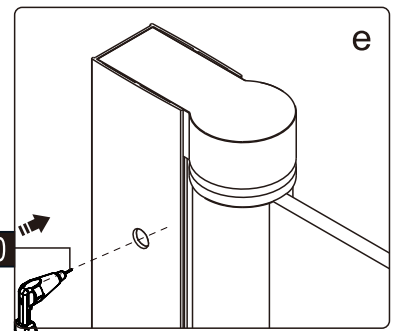

This product is heavy and will require two people to install.