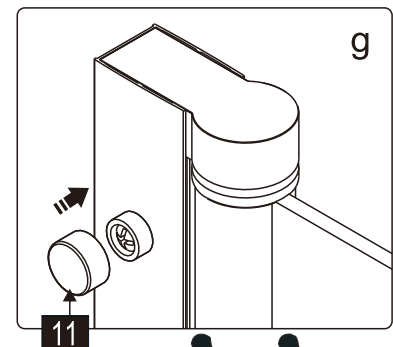

This product is heavy and will require two people to install.